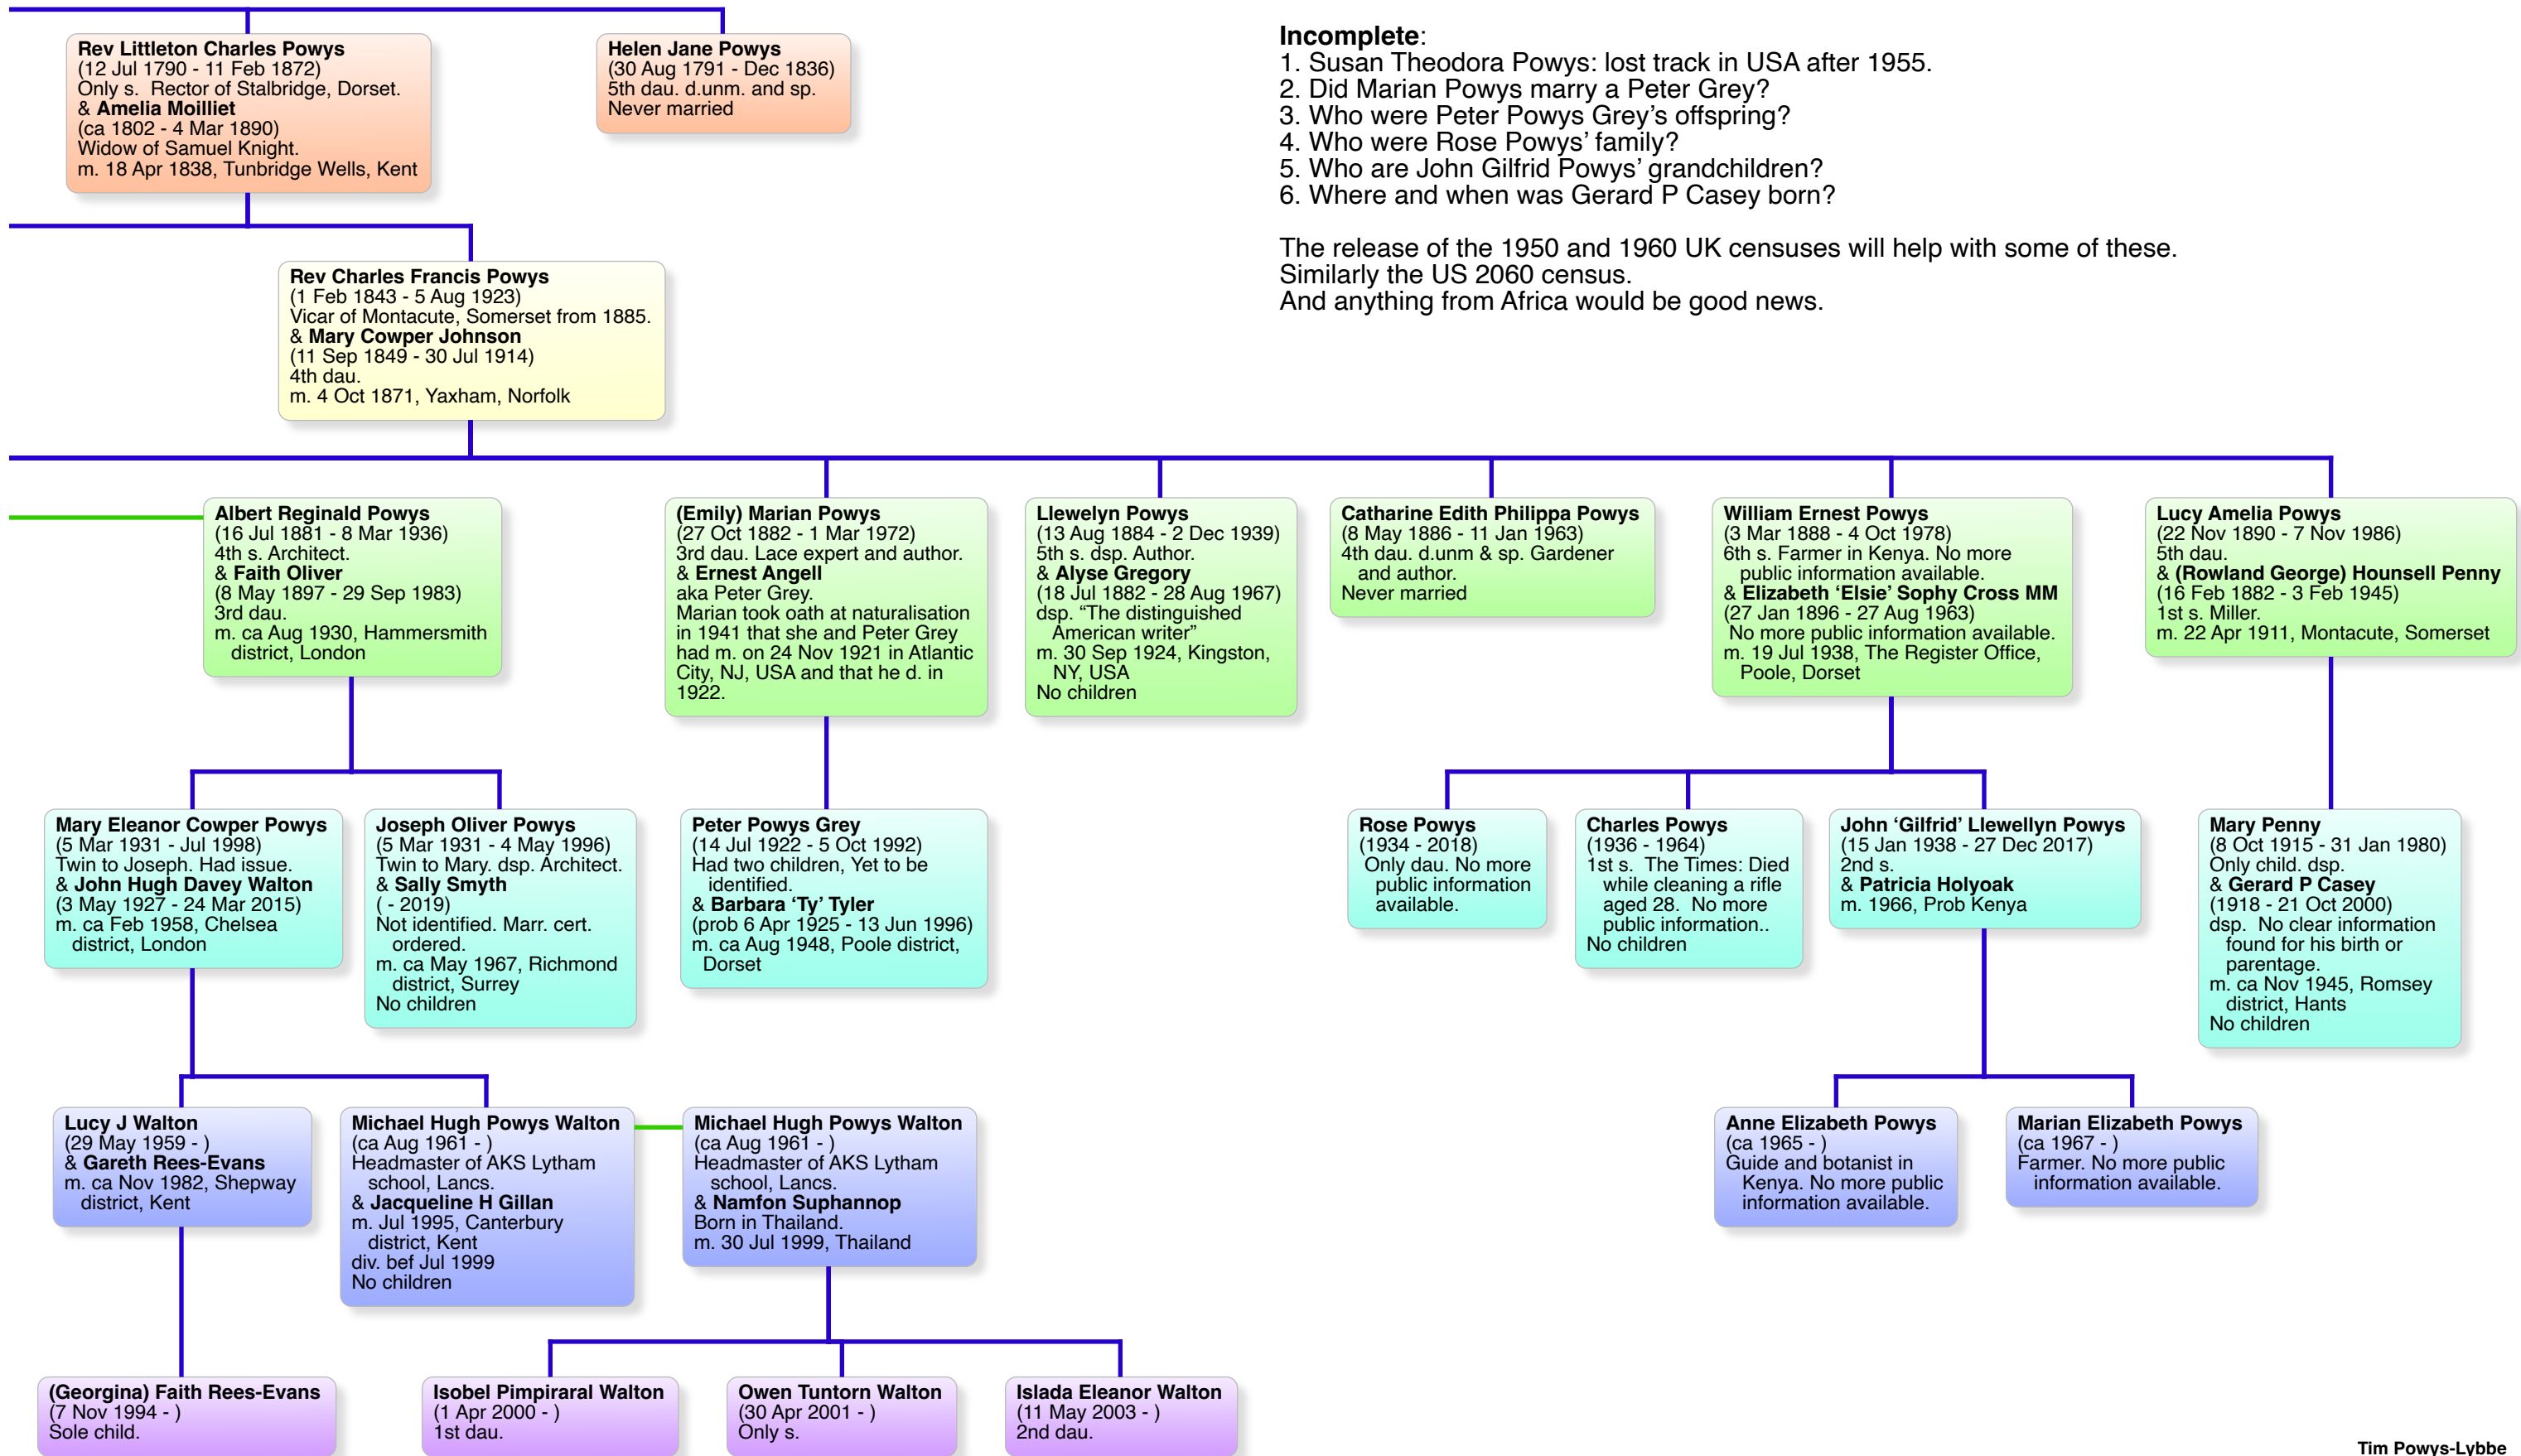

Incomplete:

1. Susan Theodora Powys: lost track in USA after 1955.
2. Did Marian Powys marry a Peter Grey?
3. Who were Peter Powys Grey's offspring?
4. Who were Rose Powys' family?
5. Who are John Gilfrid Powys' grandchildren?
6. Where and when was Gerard P Casey born?

The release of the 1950 and 1960 UK censuses will help with some of these. Similarly the US 2060 census. And anything from Africa would be good news.