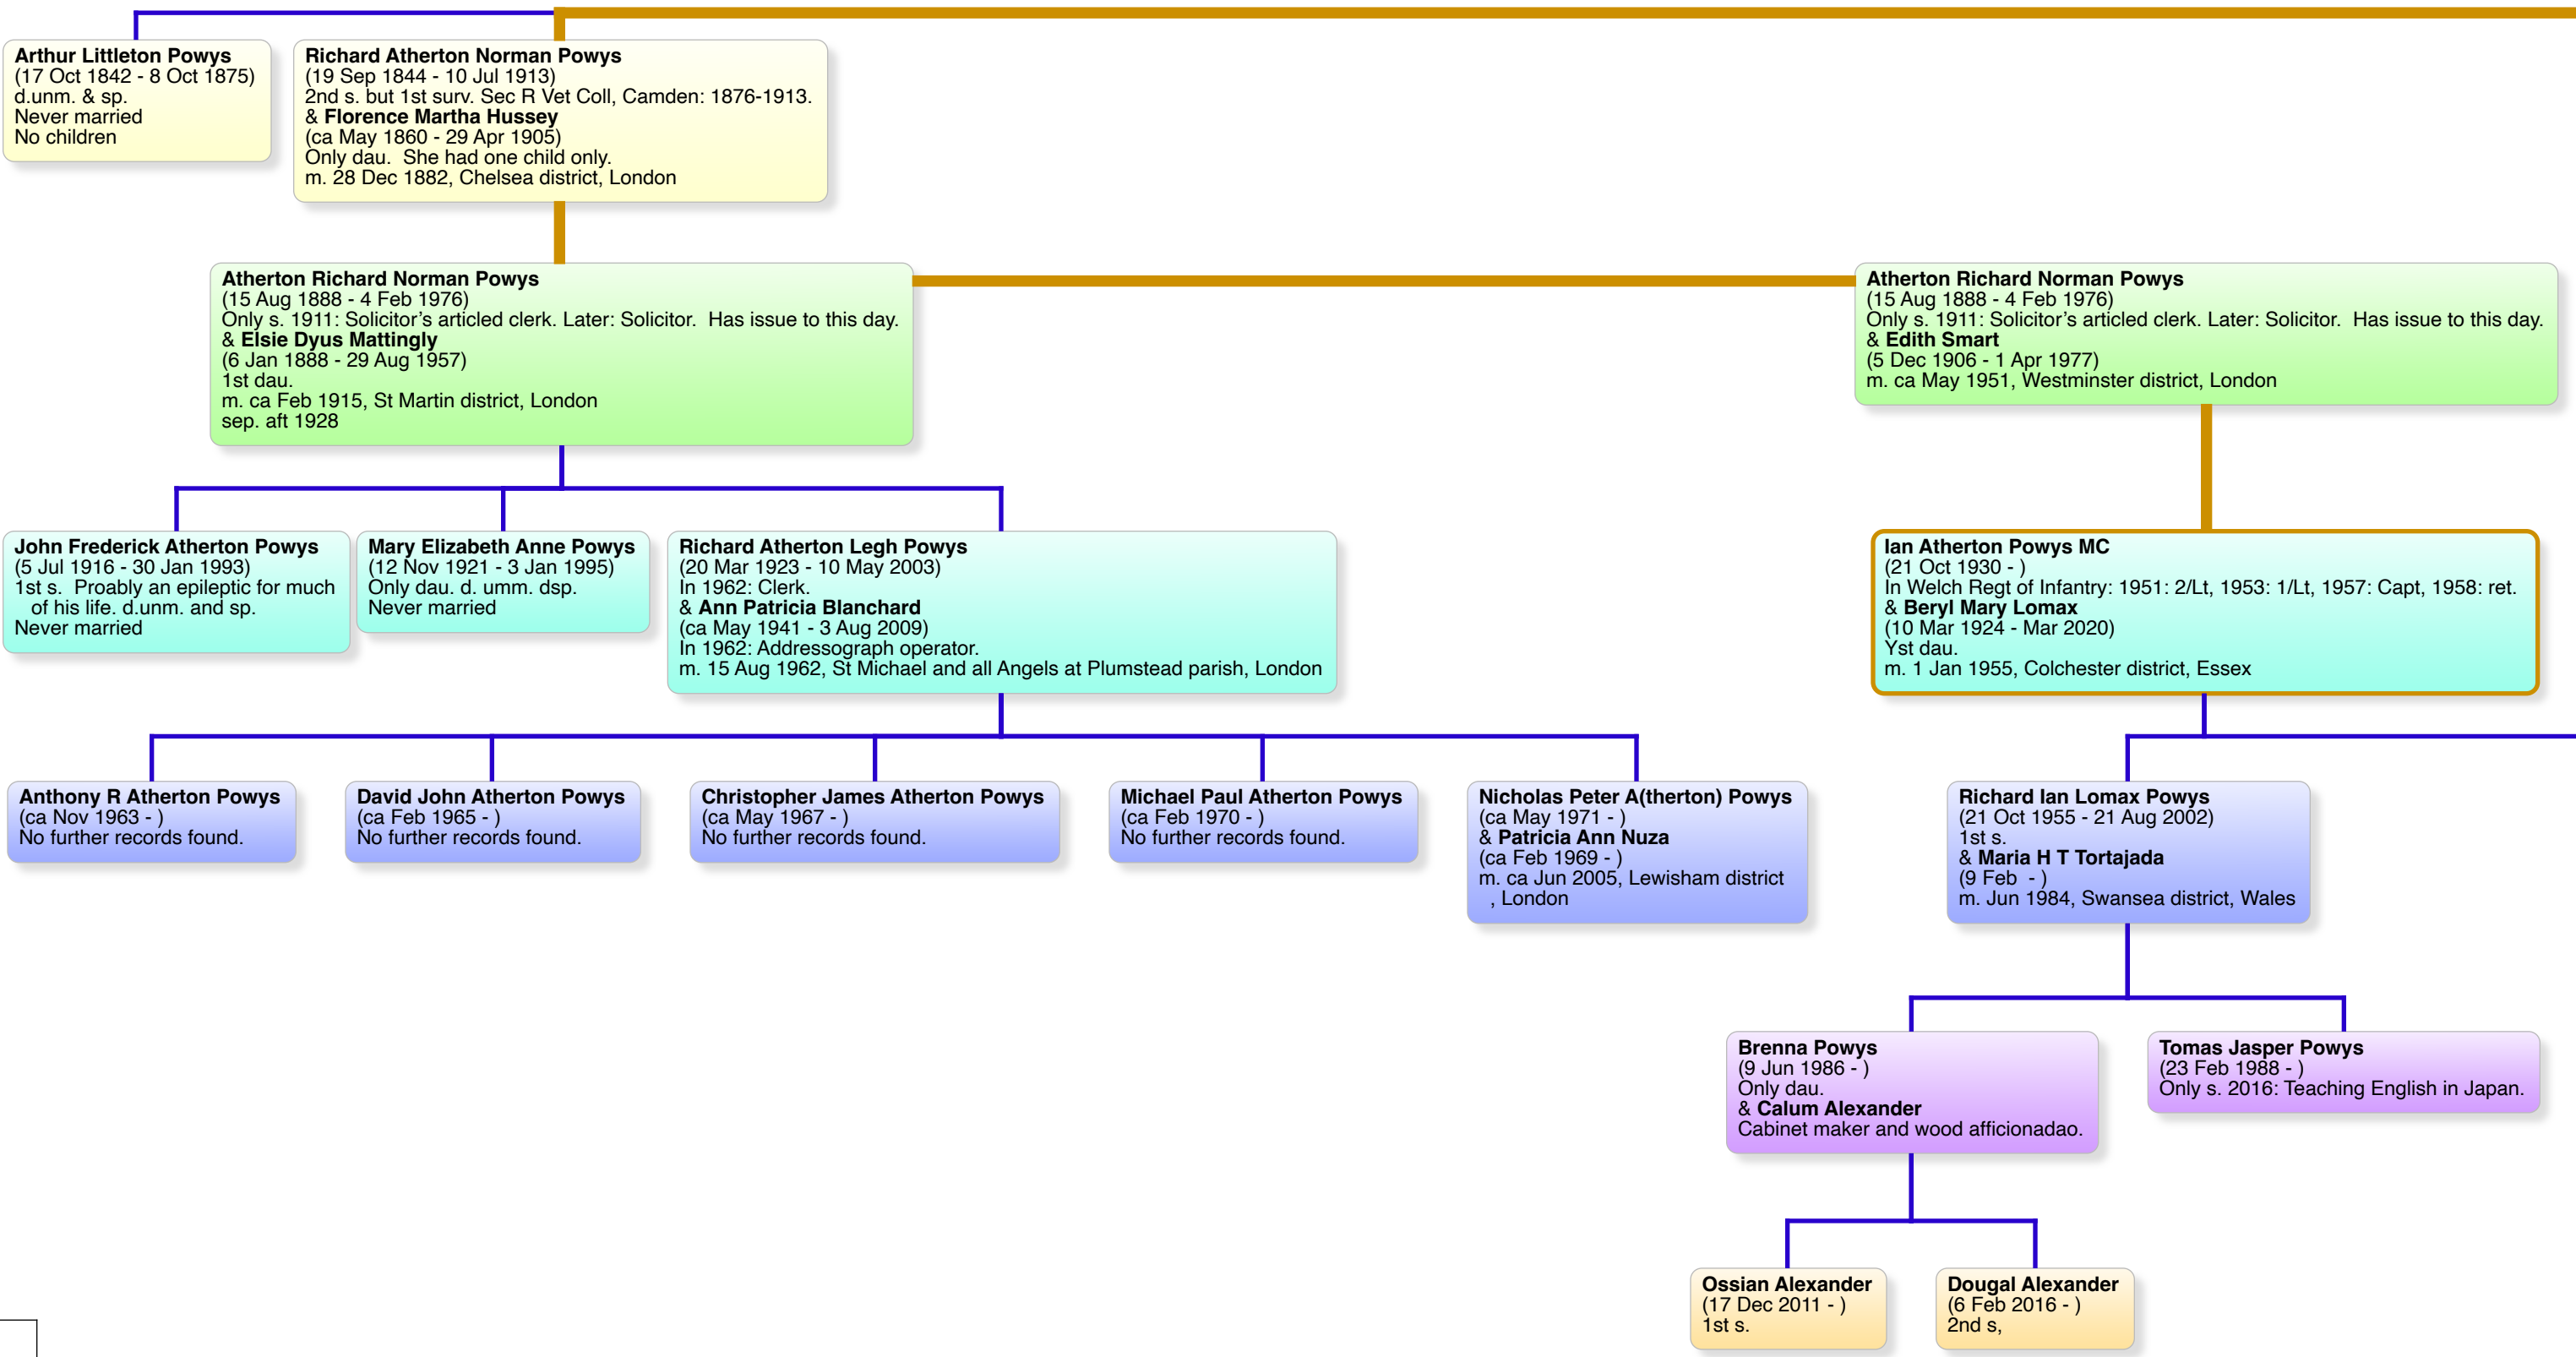

The Thick Gold Lines: **are lines of Gold Standard Genealogy as the descent has been confirmed of two male line seventh cousin descendants of Sir Thomas who have identical Y-DNA**

Similar will be added for all other male line descendants who test positive for this Y-DNA.

Norman Powys descent lines from Sir Thomas Powys

Thomas Powys Lord Lilford
 (8 Apr 1775 - 4 Jul 1825)
 1st s. Barrister. 2nd baron.
 & **Henrietta Maria Vernon Atherton**
 (Jul 1772 - 10 Aug 1820)
 Eldest dau & co-heir.
 m. 5 Dec 1797, Penwortham, Lancs

Rev Atherton Legh Powys
 (23 Sep 1809 - 28 Aug 1886)
 4th s. Rector of Titchmarsh: 1842-61.
 & **Charlotte Elizabeth Norman**
 (10 Dec 1806 - 2 Nov 1869)
 4th dau. of her parents. G-dau. of 4th duke of Rutland.
 m. 23 Sep 1841, Melton Mowbray church, Leics

Below is the second alliance between Powys and Wodehouse. The first was between Charlotte Laura Norris, great grand-daughter of Sarah Powys, Sir Thomas' eldest daughter, and the second baron Wodehouse. P G Wodehouse was a nephew of Rev Frederick Wodehouse.