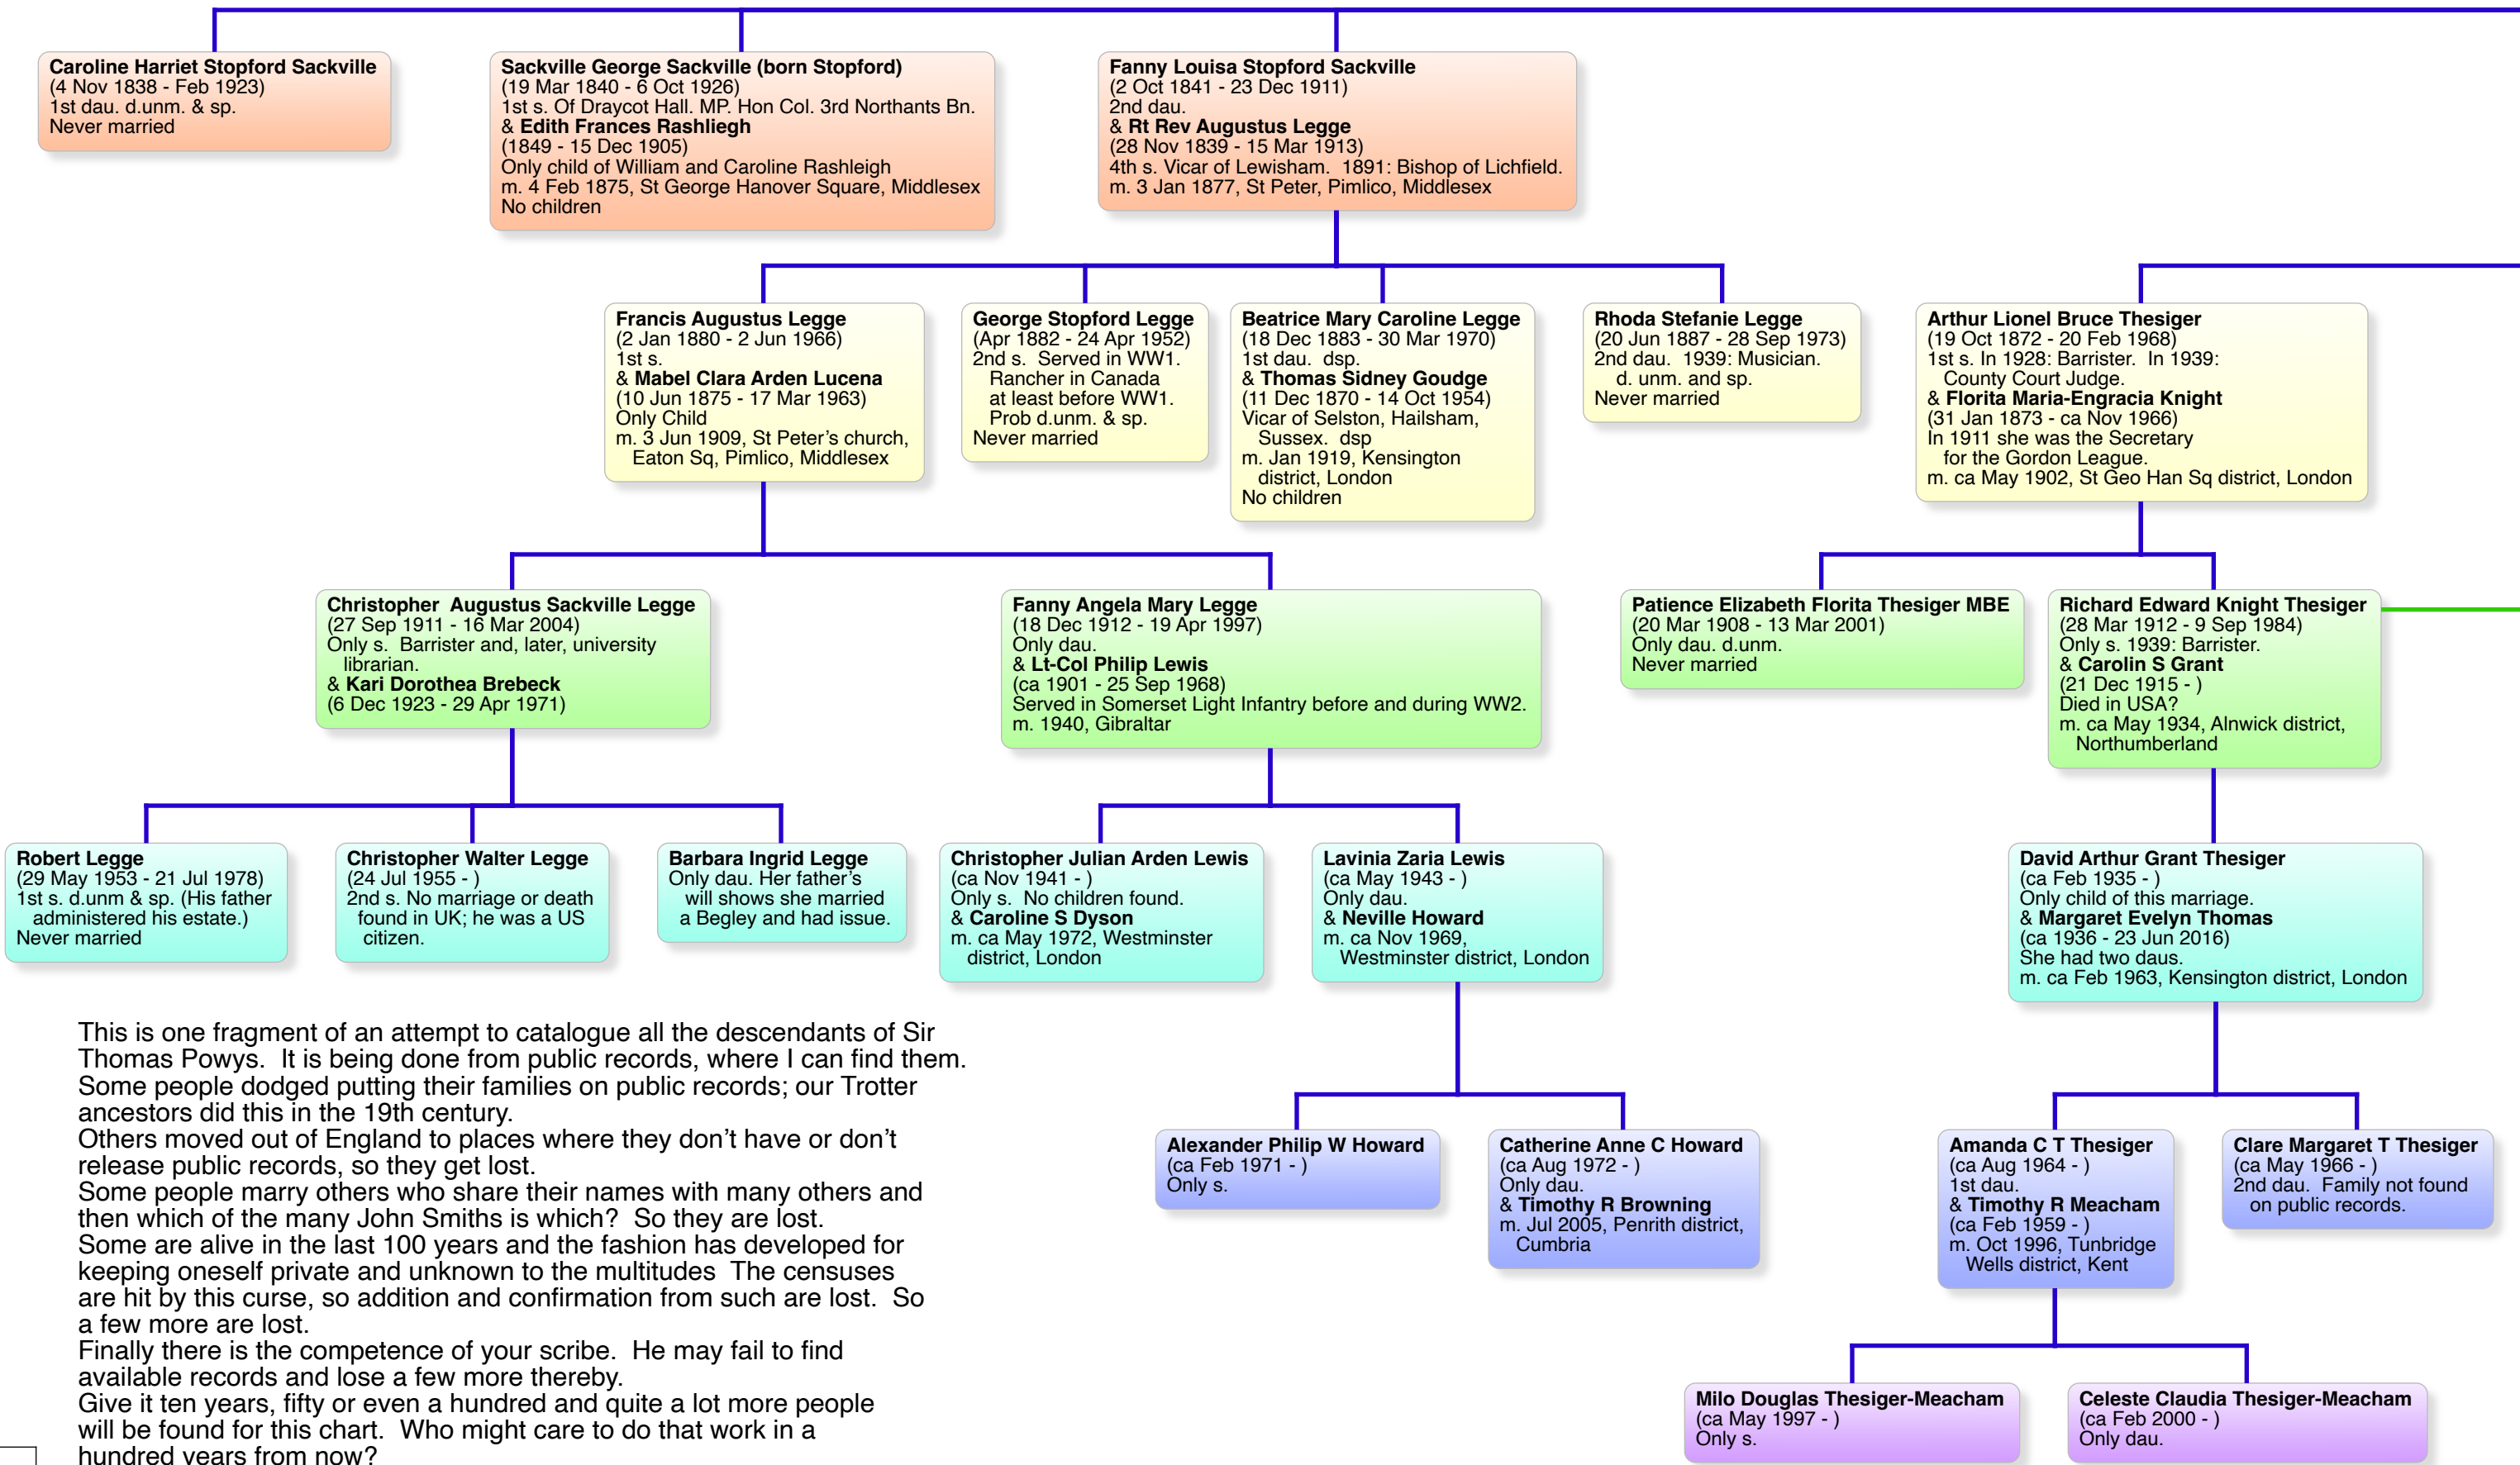

The Chart of the Stopford Sackvilles

Eleanor Powys was the mother of William Bruce, the first Stopford Sackville. She was the first child of Thomas Powys the first baron Lilford. William Bruce was her fifth child; I have done the elder four, revised the fifth, here, and done her last four children. Then it will be the second child of the first baron. And so on. It will take ages.

This is one fragment of an attempt to catalogue all the descendants of Sir Thomas Powys. It is being done from public records, where I can find them. Some people dodged putting their families on public records; our Trotter ancestors did this in the 19th century. Others moved out of England to places where they don't have or don't release public records, so they get lost. Some people marry others who share their names with many others and then which of the many John Smiths is which? So they are lost. Some are alive in the last 100 years and the fashion has developed for keeping oneself private and unknown to the multitudes. The censuses are hit by this curse, so addition and confirmation from such are lost. So a few more are lost. Finally there is the competence of your scribe. He may fail to find available records and lose a few more thereby. Give it ten years, fifty or even a hundred and quite a lot more people will be found for this chart. Who might care to do that work in a hundred years from now?