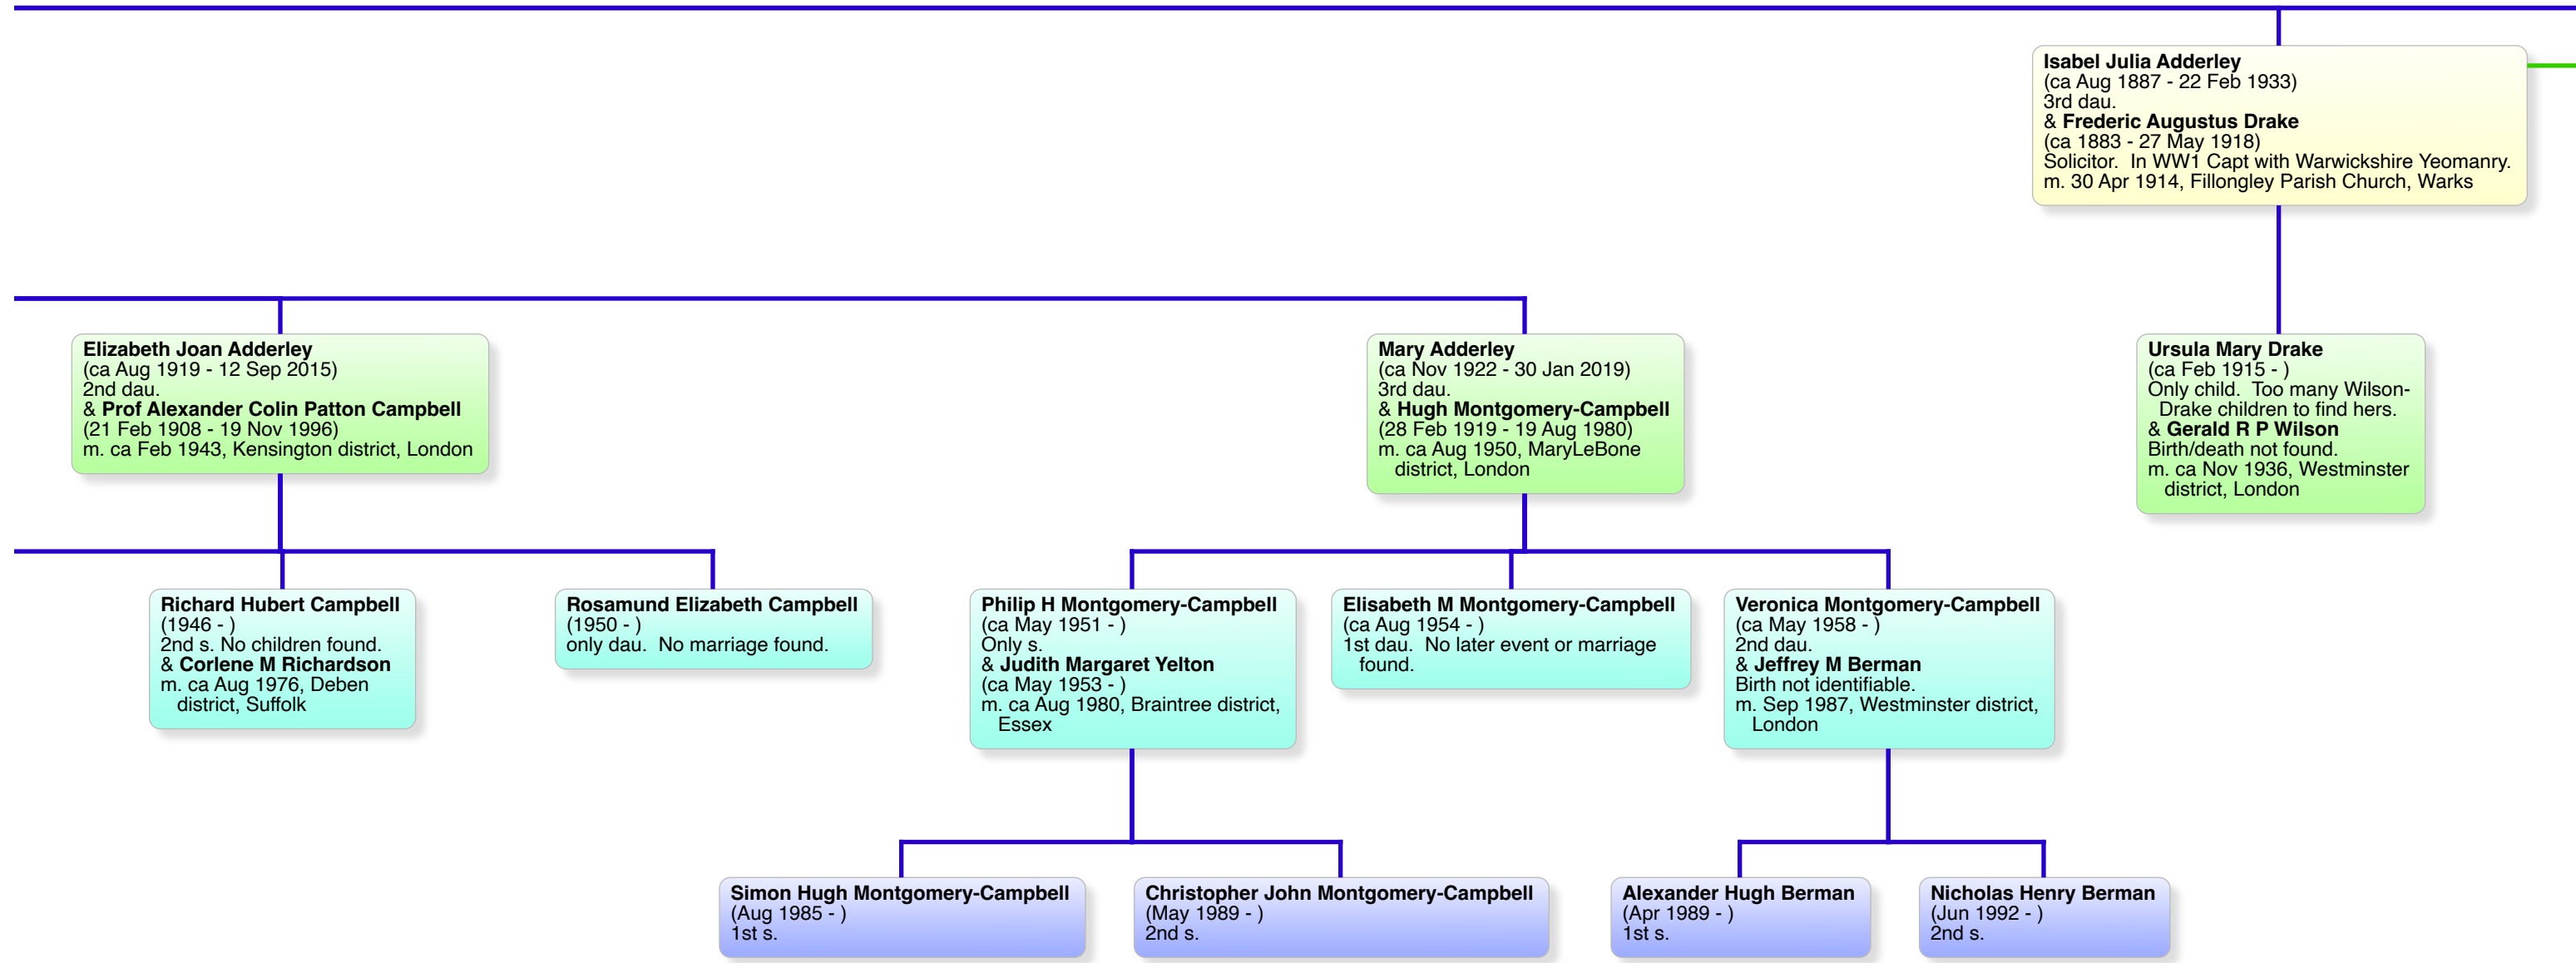

Olivia Fleur Evelyn Adderley
(ca May 1979 -)
His 1st dau.

Edward James Arden Adderley
(19 Oct 1982 -)
Only s.

Fleur Charlotte Alice Adderley
(May 1992 -)
Only child found.

Emma Margrethe Blackburn
(ca Feb 1986 -)
1= dau.

Sara Elisabeth Blackburn
(ca Feb 1986 -)
1= dau.

Children.
John Norton
Barrister.
Northants

There are 194 descendants of the first Stopford Sackvilles