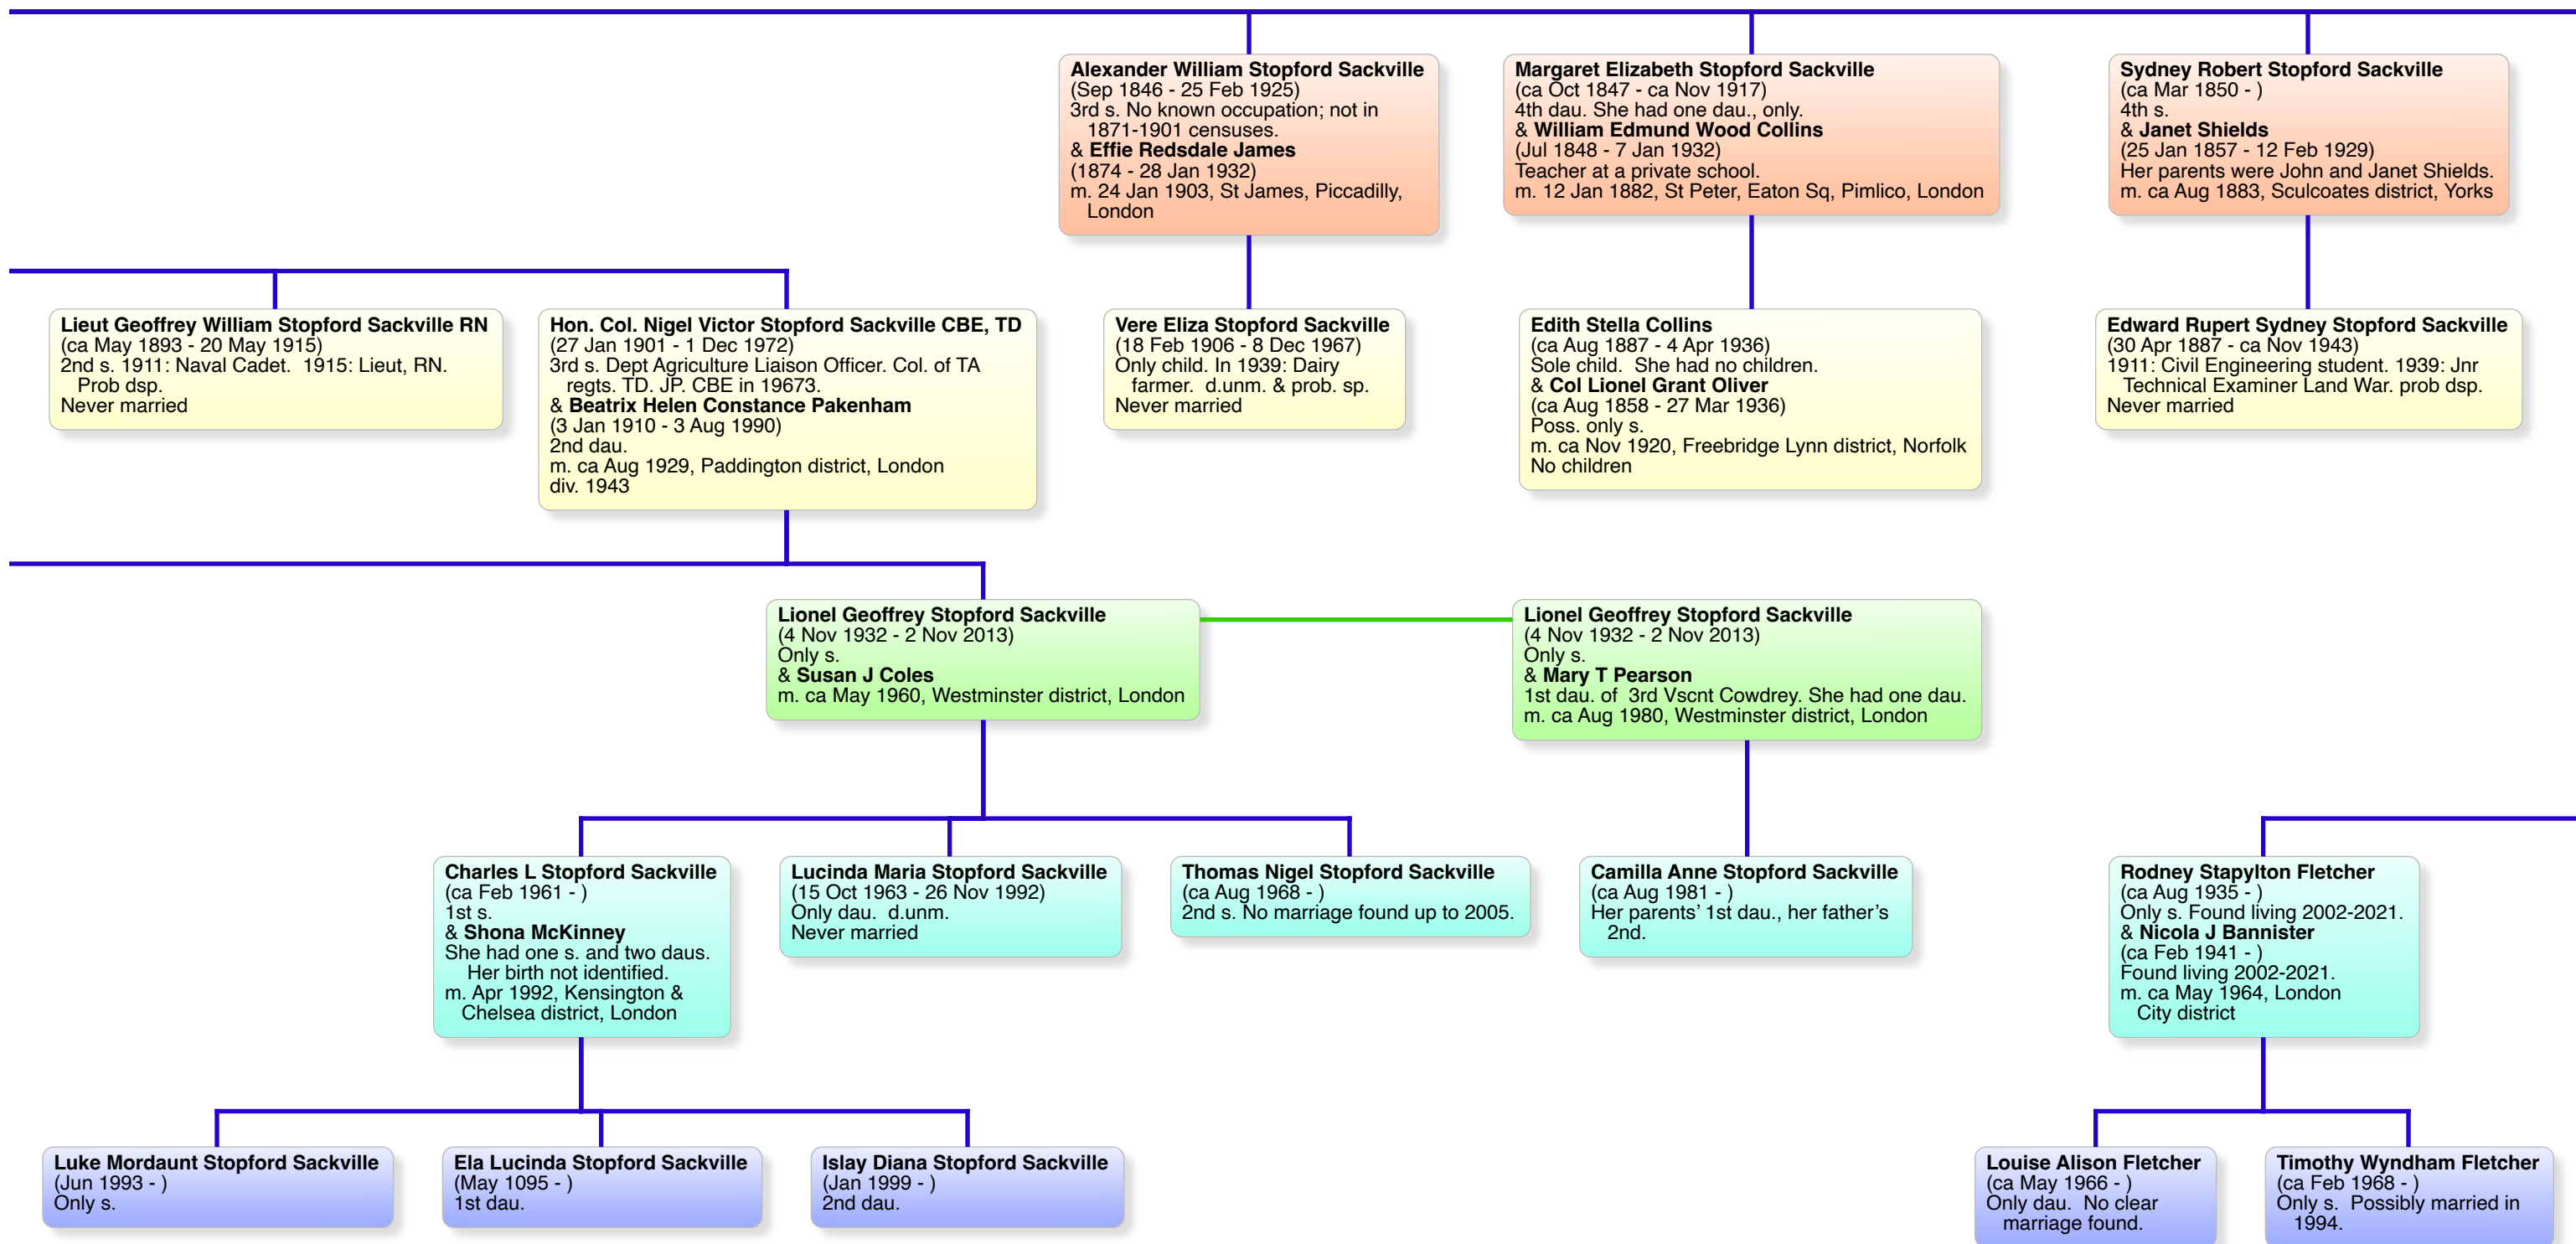

The Chart of the Stopford Sackvilles

Eleanor Powys was the mother of William Bruce, the first Stopford Sackville. She was the first child of Thomas Powys the first baron Lilford. William Bruce was her fifth child; I have done the elder four, revised the fifth, here, and done her last four children. Then it will be the second child of the first baron. And so on. It will take ages.

This is one fragment of an attempt to catalogue all the descendants of Sir Thomas Powys. It is being done from public records, where I can find them. Some people dodged putting their families on public records; our Trotter ancestors did this in the 19th century. Others moved out of England to places where they don't have or don't release public records, so they get lost. Some people marry others who share their names with many others and then which of the many John Smiths is which? So they are lost. Some are alive in the last 100 years and the fashion has developed for keeping oneself private and unknown to the multitudes. The censuses are hit by this curse, so addition and confirmation from such are lost. So a few more are lost. Finally there is the competence of your scribe. He may fail to find available records and lose a few more thereby. Give it ten years, fifty or even a hundred and quite a lot more people will be found for this chart. Who might care to do that work in a hundred years from now?