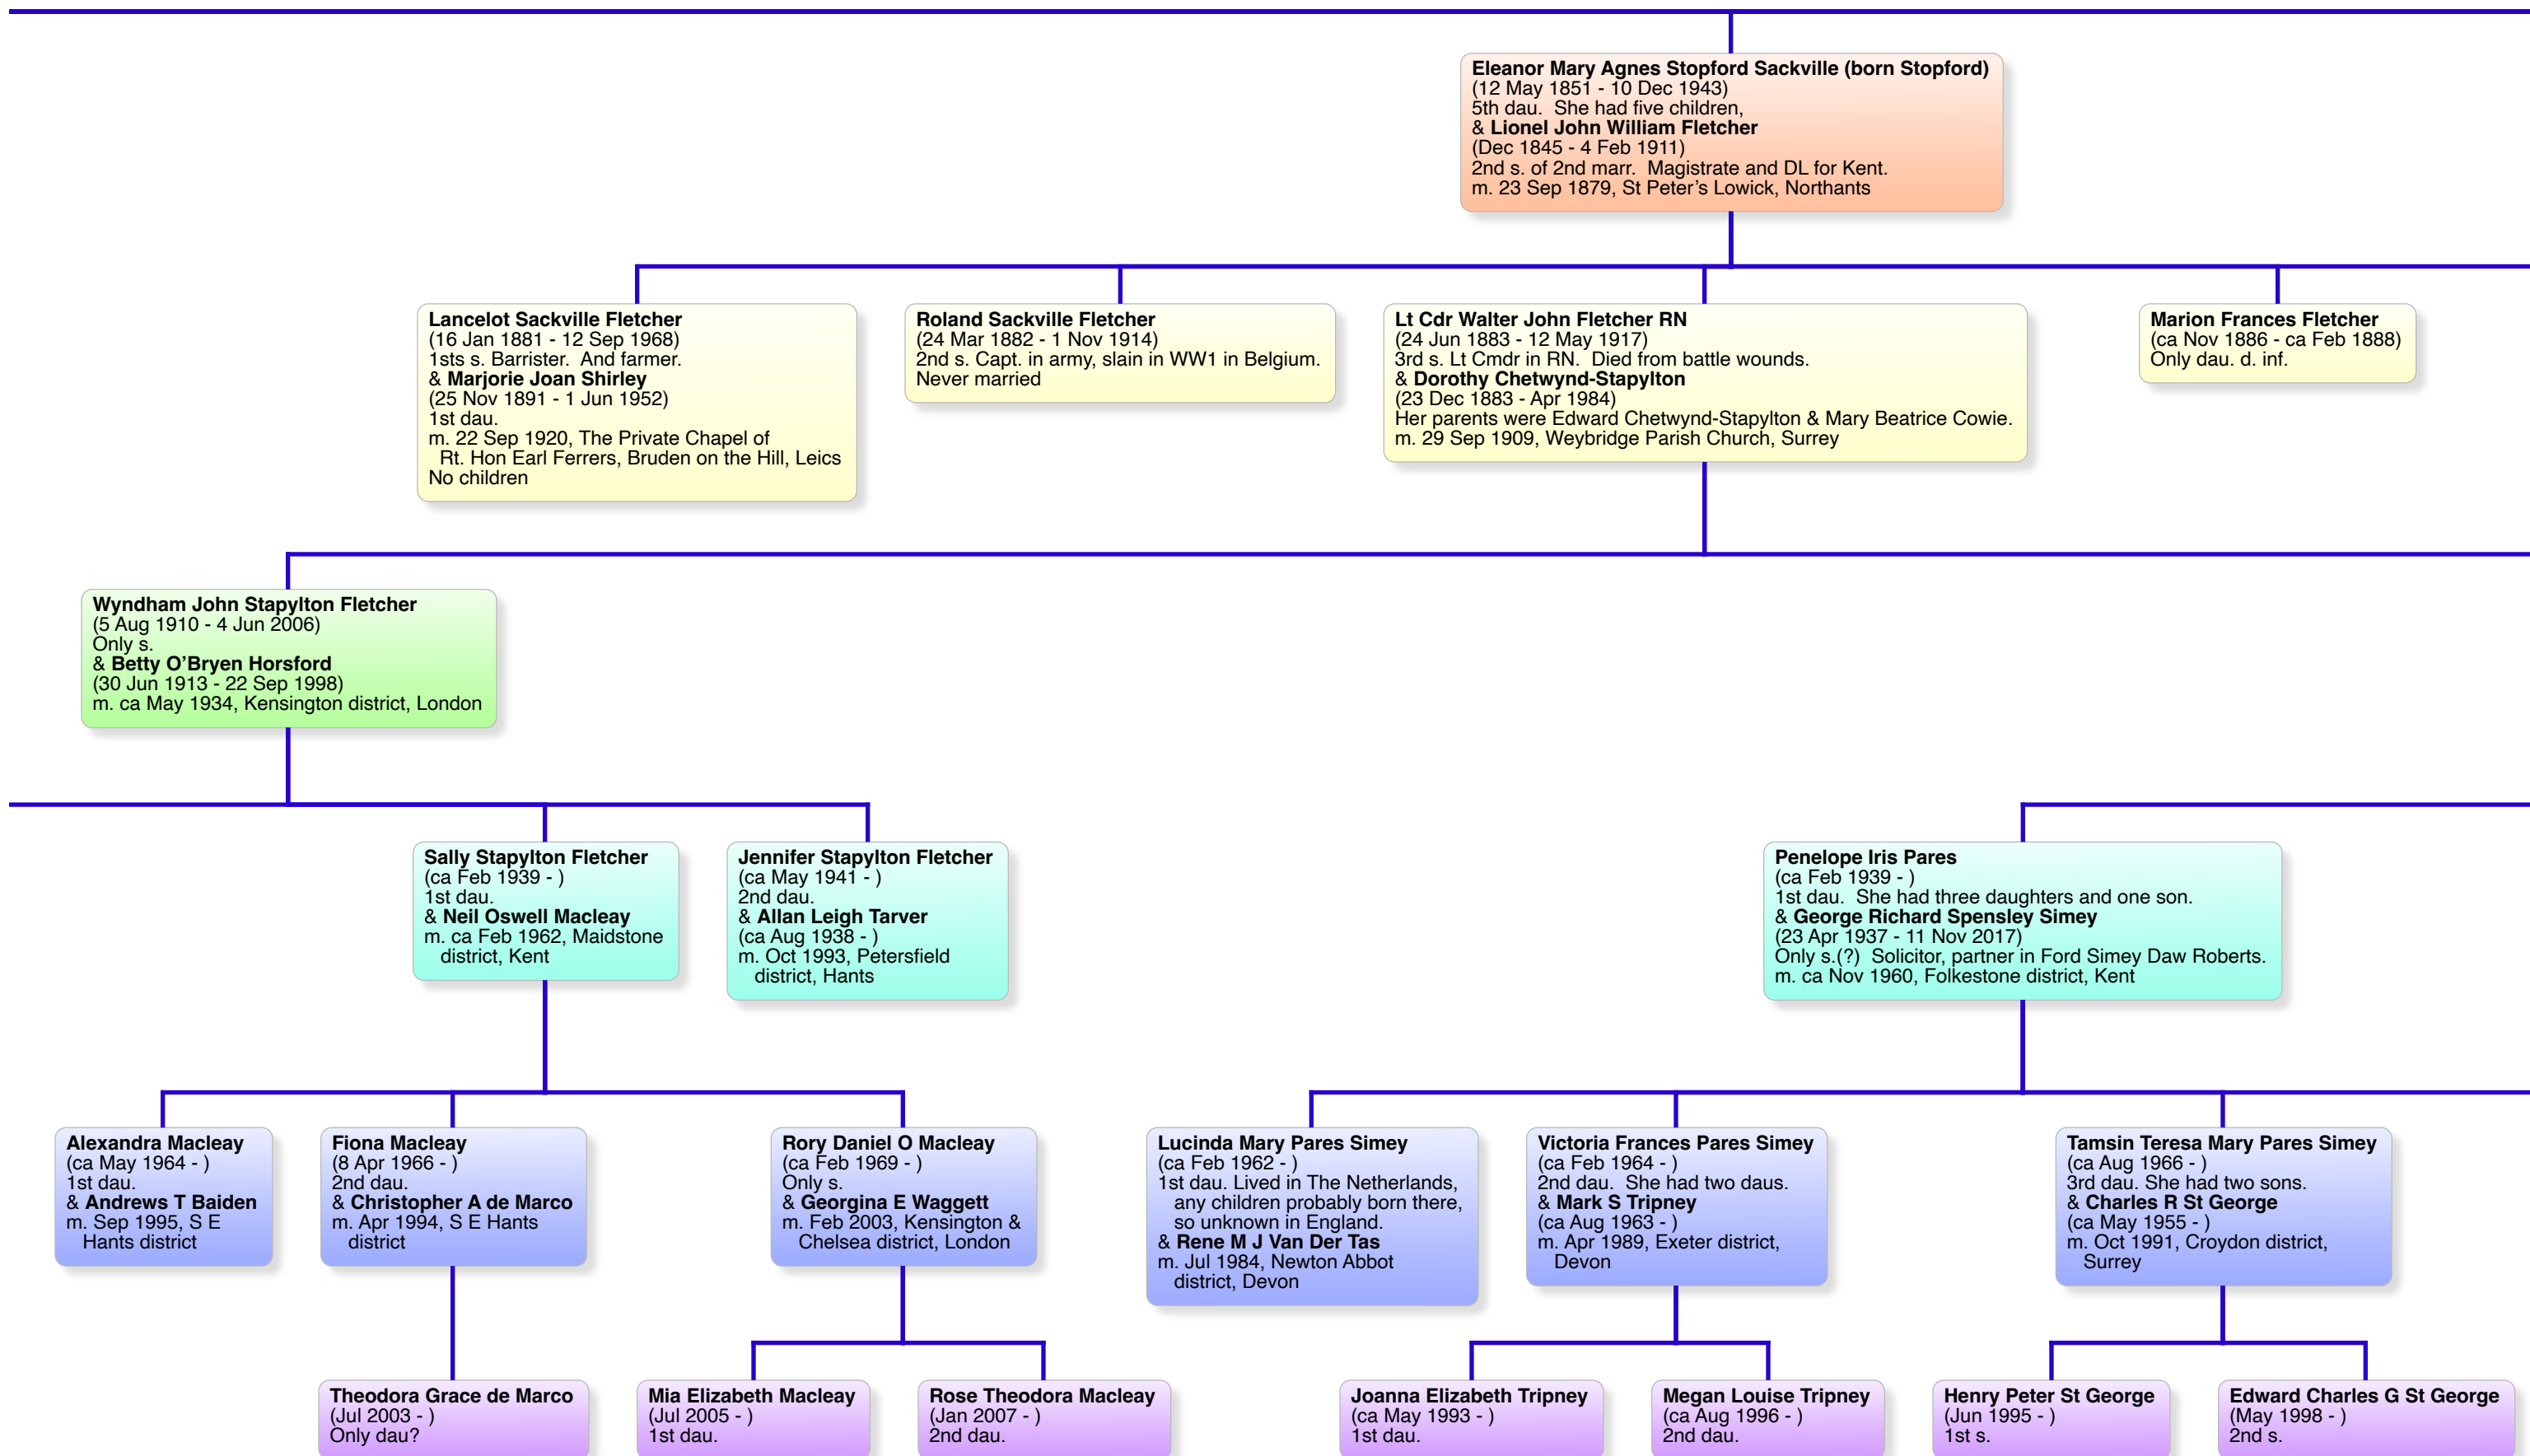

The Chart of the Stopford Sackvilles

Eleanor Powys was the mother of William Bruce, the first Stopford Sackville. She was the first child of Thomas Powys the first baron Lilford. William Bruce was her fifth child; I have done the elder four, revised the fifth, here, and done her last four children. Then it will be the second child of the first baron. And so on. It will take ages.

This is one fragment of an attempt to catalogue all the descendants of Sir Thomas Powys. It is being done from public records, where I can find them. Some people dodged putting their families on public records; our Trotter ancestors did this in the 19th century. Others moved out of England to places where they don't have or don't release public records, so they get lost. Some people marry others who share their names with many others and then which of the many John Smiths is which? So they are lost. Some are alive in the last 100 years and the fashion has developed for keeping oneself private and unknown to the multitudes. The censuses are hit by this curse, so addition and confirmation from such are lost. So a few more are lost. Finally there is the competence of your scribe. He may fail to find available records and lose a few more thereby. Give it ten years, fifty or even a hundred and quite a lot more people will be found for this chart. Who might care to do that work in a hundred years from now?