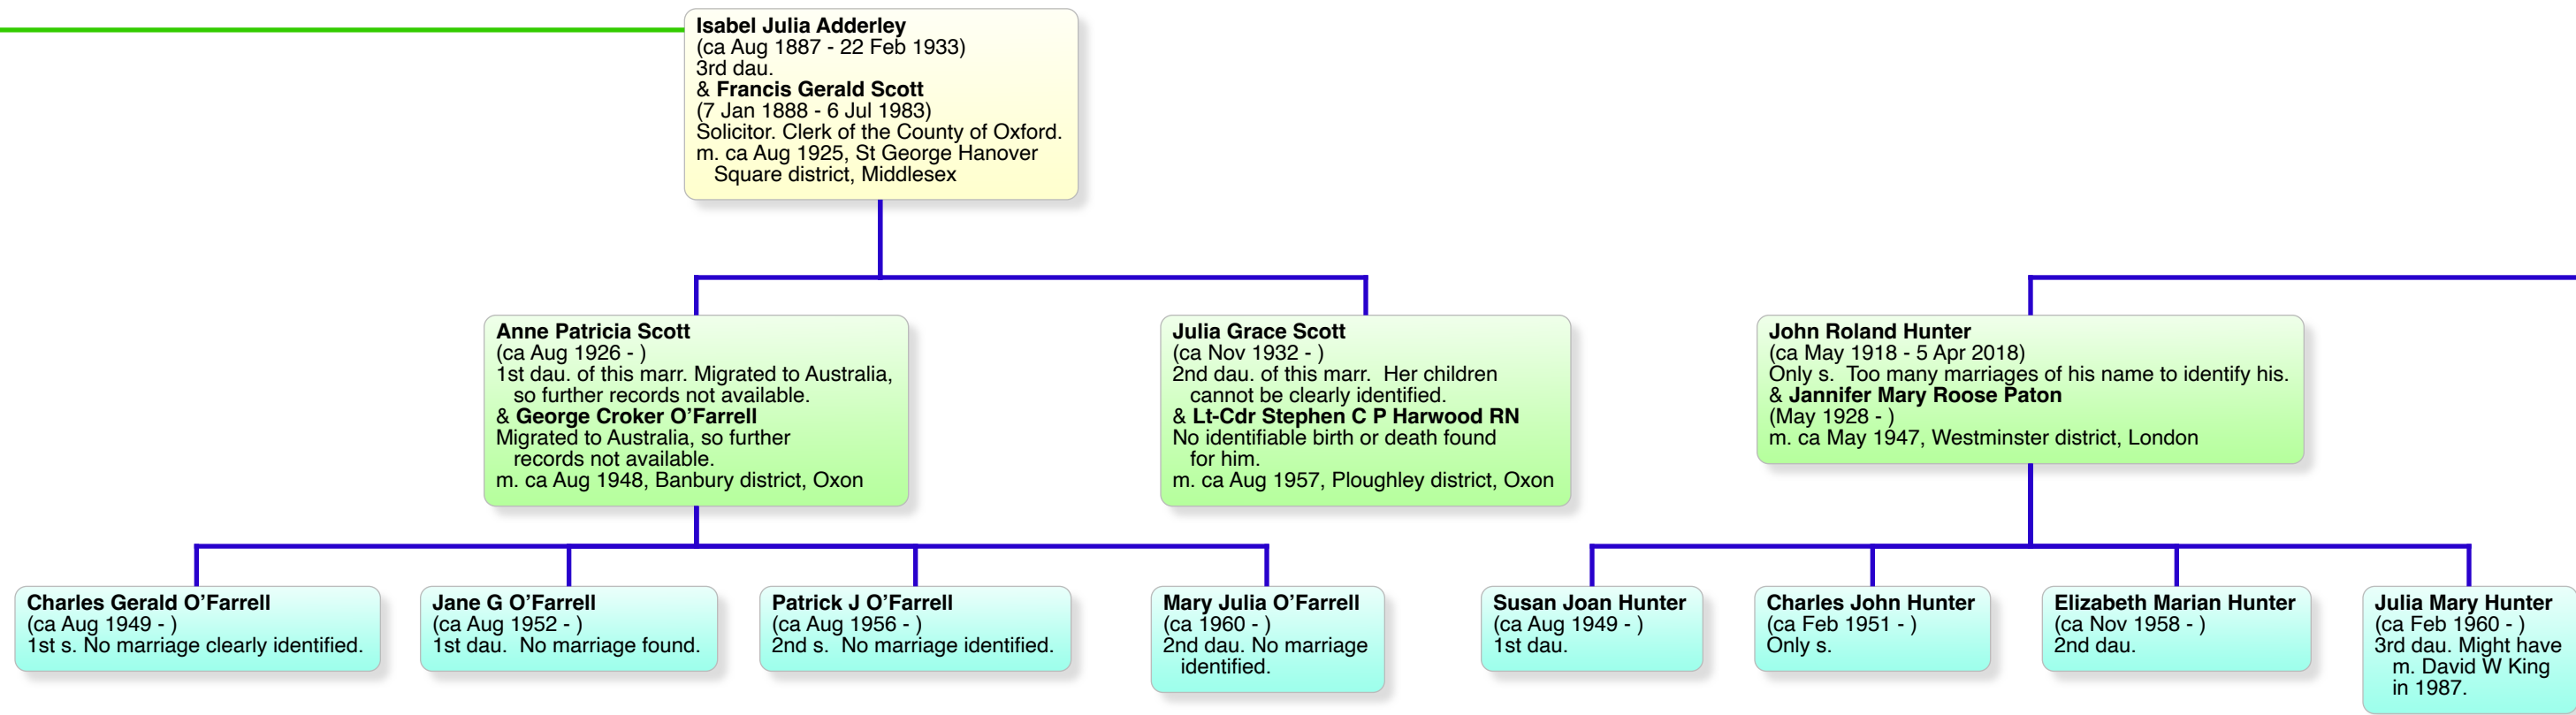

Olivia Fleur Evelyn Adderley
(ca May 1979 -)
His 1st dau.

Edward James Arden Adderley
(19 Oct 1982 -)
Only s.

Fleur Charlotte Alice Adderley
(May 1992 -)
Only child found.

Emma Margrethe Blackburn
(ca Feb 1986 -)
1= dau.

Sara Elisabeth Blackburn
(ca Feb 1986 -)
1= dau.

Children.
John Norton
Barrister.
Northants

There are 194 descendants of the first Stopford Sackvilles