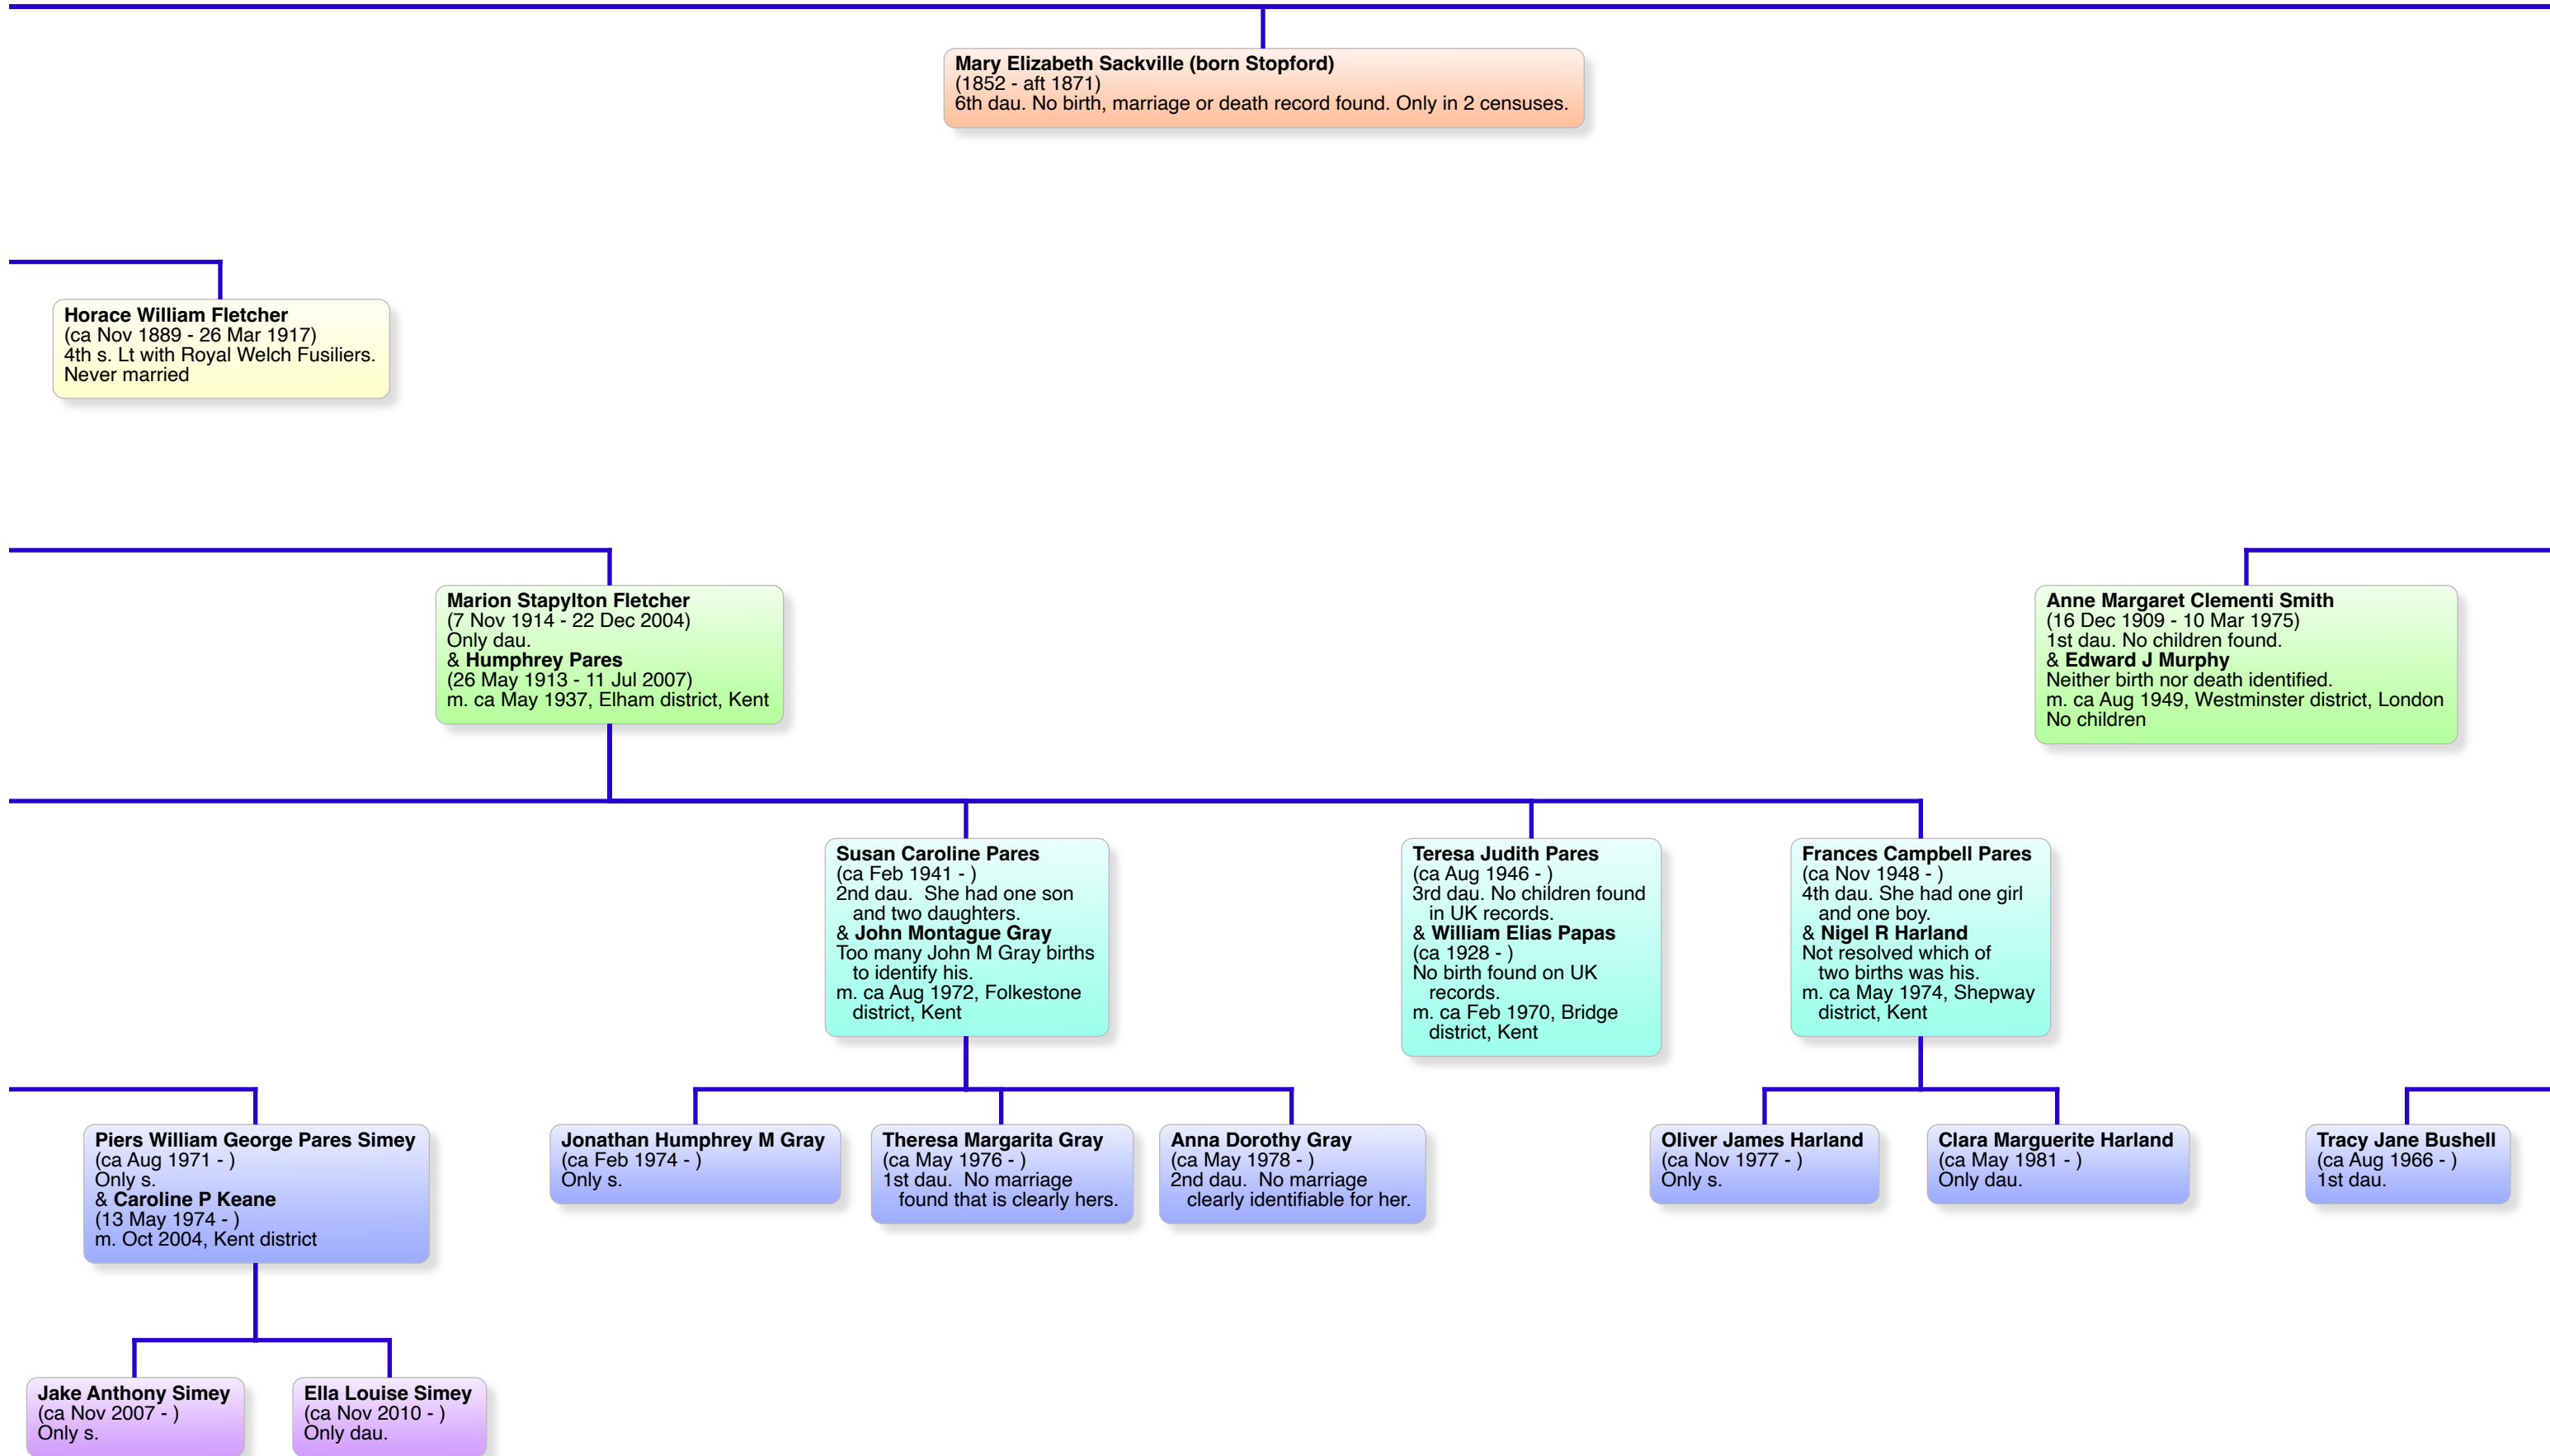

The Chart of the Stopford Sackvilles

Eleanor Powys was the mother of William Bruce, the first Stopford Sackville. She was the first child of Thomas Powys the first baron Lilford. William Bruce was her fifth child; I have done the elder four, revised the fifth, here, and done her last four children. Then it will be the second child of the first baron. And so on. It will take ages.

This is one fragment of an attempt to catalogue all the descendants of Sir Thomas Powys. It is being done from public records, where I can find them. Some people dodged putting their families on public records; our Trotter ancestors did this in the 19th century. Others moved out of England to places where they don't have or don't release public records, so they get lost. Some people marry others who share their names with many others and then which of the many John Smiths is which? So they are lost. Some are alive in the last 100 years and the fashion has developed for keeping oneself private and unknown to the multitudes. The censuses are hit by this curse, so addition and confirmation from such are lost. So a few more are lost. Finally there is the competence of your scribe. He may fail to find available records and lose a few more thereby. Give it ten years, fifty or even a hundred and quite a lot more people will be found for this chart. Who might care to do that work in a hundred years from now?