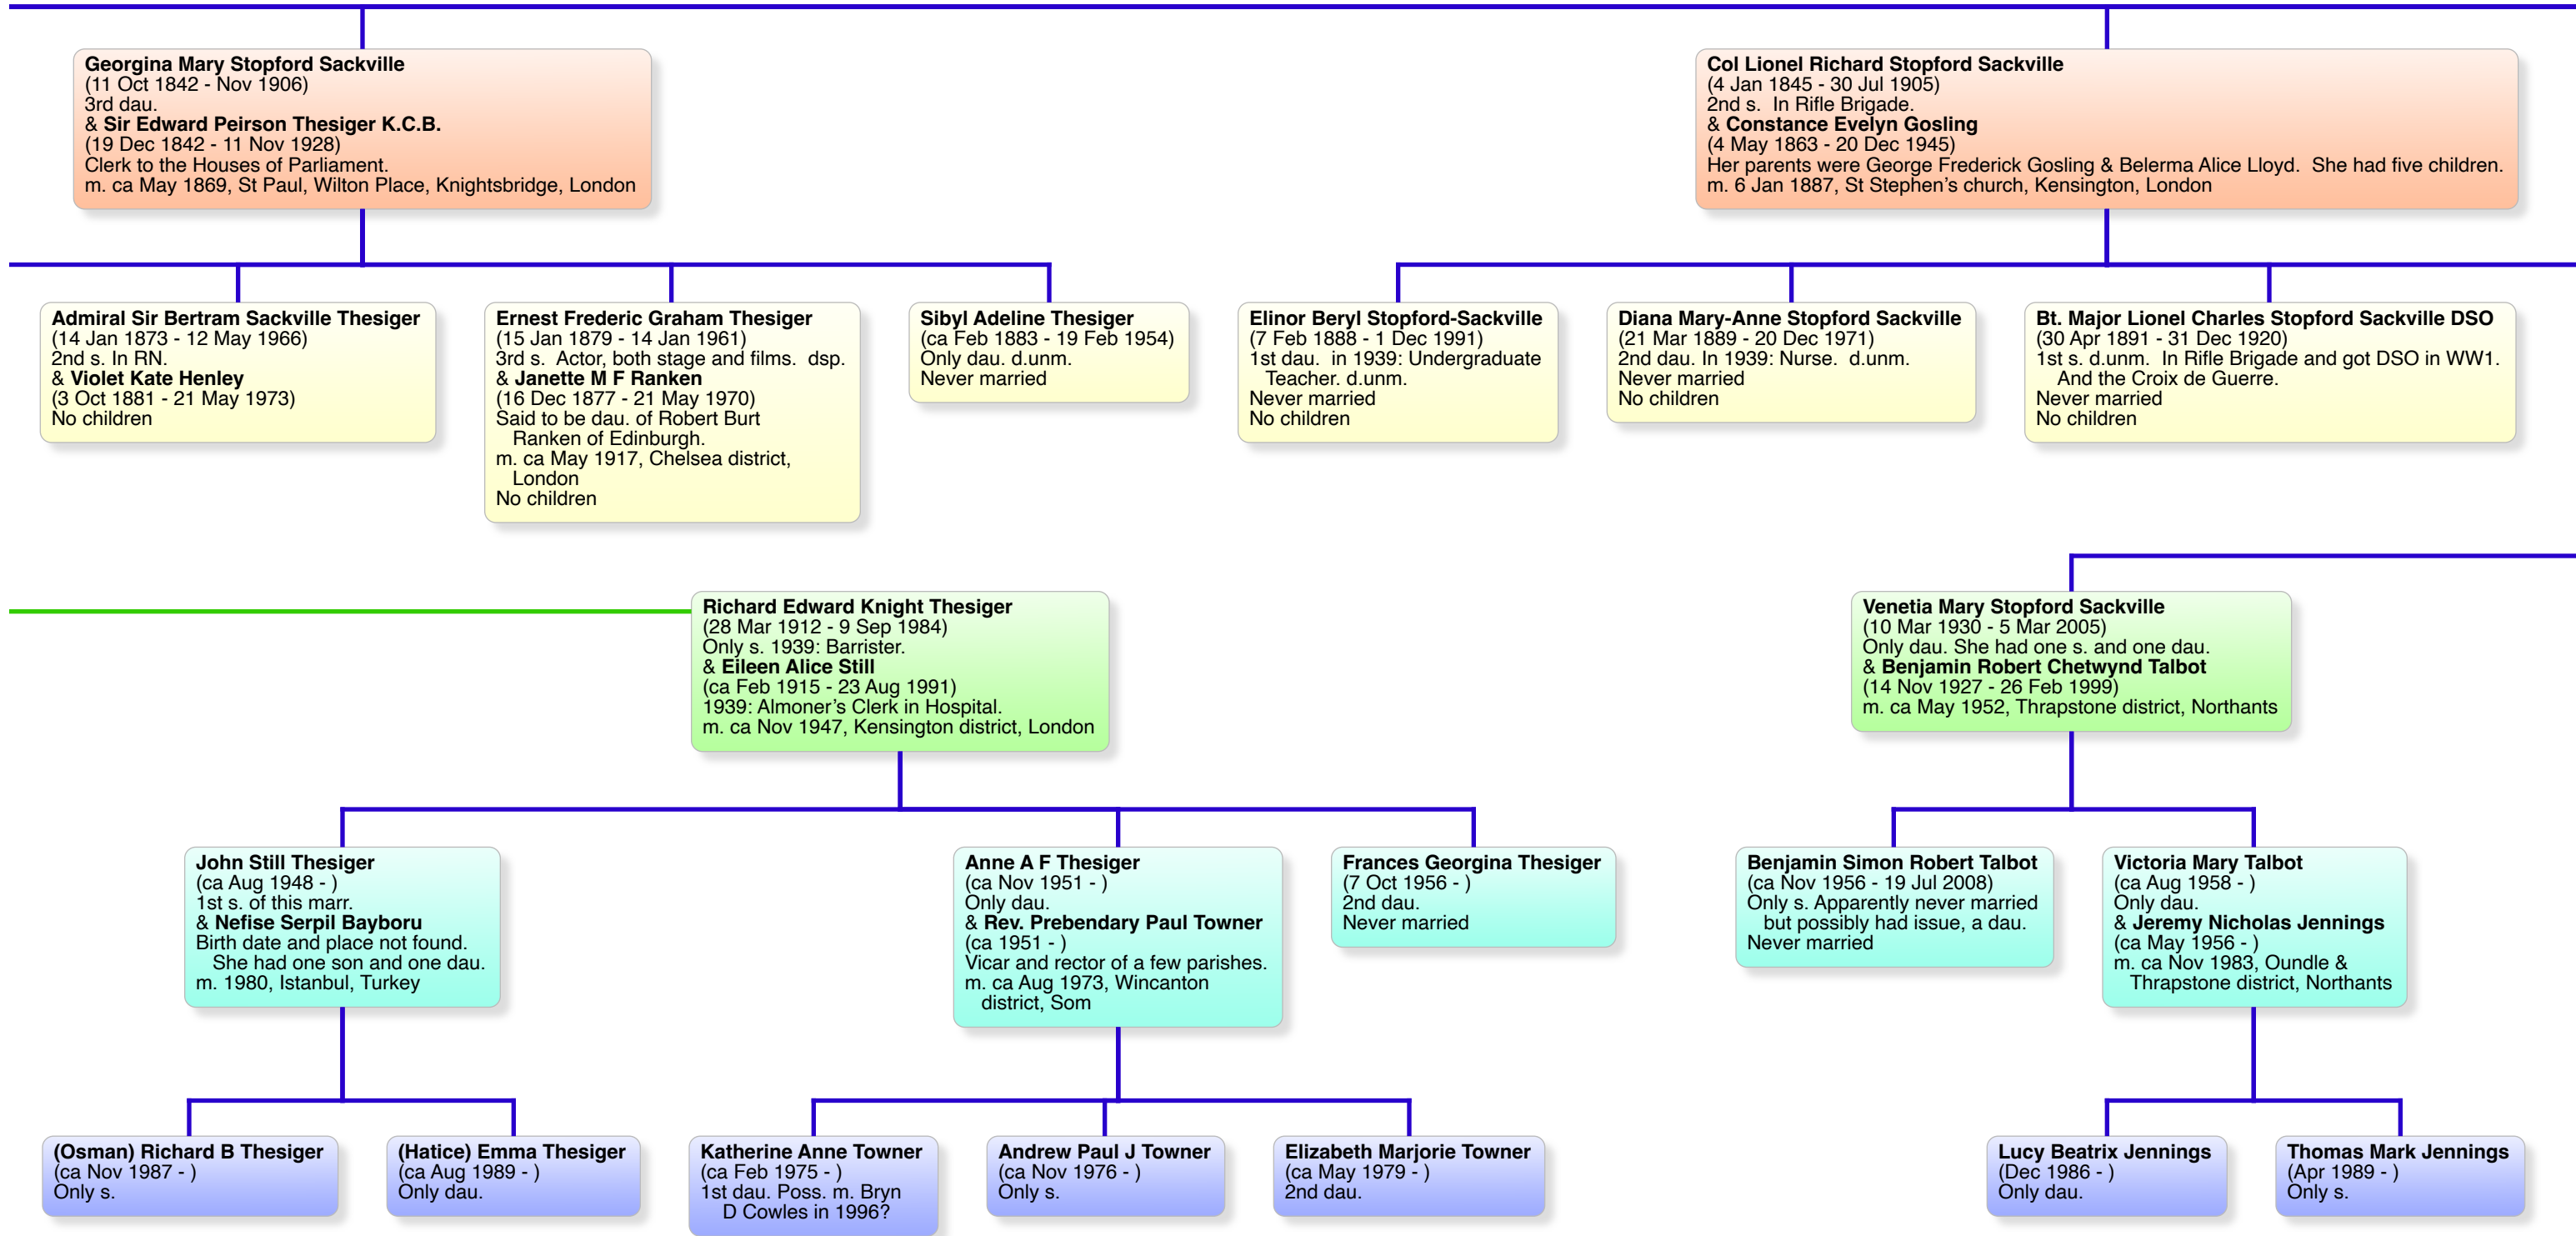

The Chart of the Stopford Sackvilles

Eleanor Powys was the mother of William Bruce, the first Stopford Sackville. She was the first child of Thomas Powys the first baron Lilford. William Bruce was her fifth child; I have done the elder four, revised the fifth, here, and done her last four children. Then it will be the second child of the first baron. And so on. It will take ages.

This is one fragment of an attempt to catalogue all the descendants of Sir Thomas Powys. It is being done from public records, where I can find them. Some people dodged putting their families on public records; our Trotter ancestors did this in the 19th century. Others moved out of England to places where they don't have or don't release public records, so they get lost. Some people marry others who share their names with many others and then which of the many John Smiths is which? So they are lost. Some are alive in the last 100 years and the fashion has developed for keeping oneself private and unknown to the multitudes. The censuses are hit by this curse, so addition and confirmation from such are lost. So a few more are lost. Finally there is the competence of your scribe. He may fail to find available records and lose a few more thereby. Give it ten years, fifty or even a hundred and quite a lot more people will be found for this chart. Who might care to do that work in a hundred years from now?