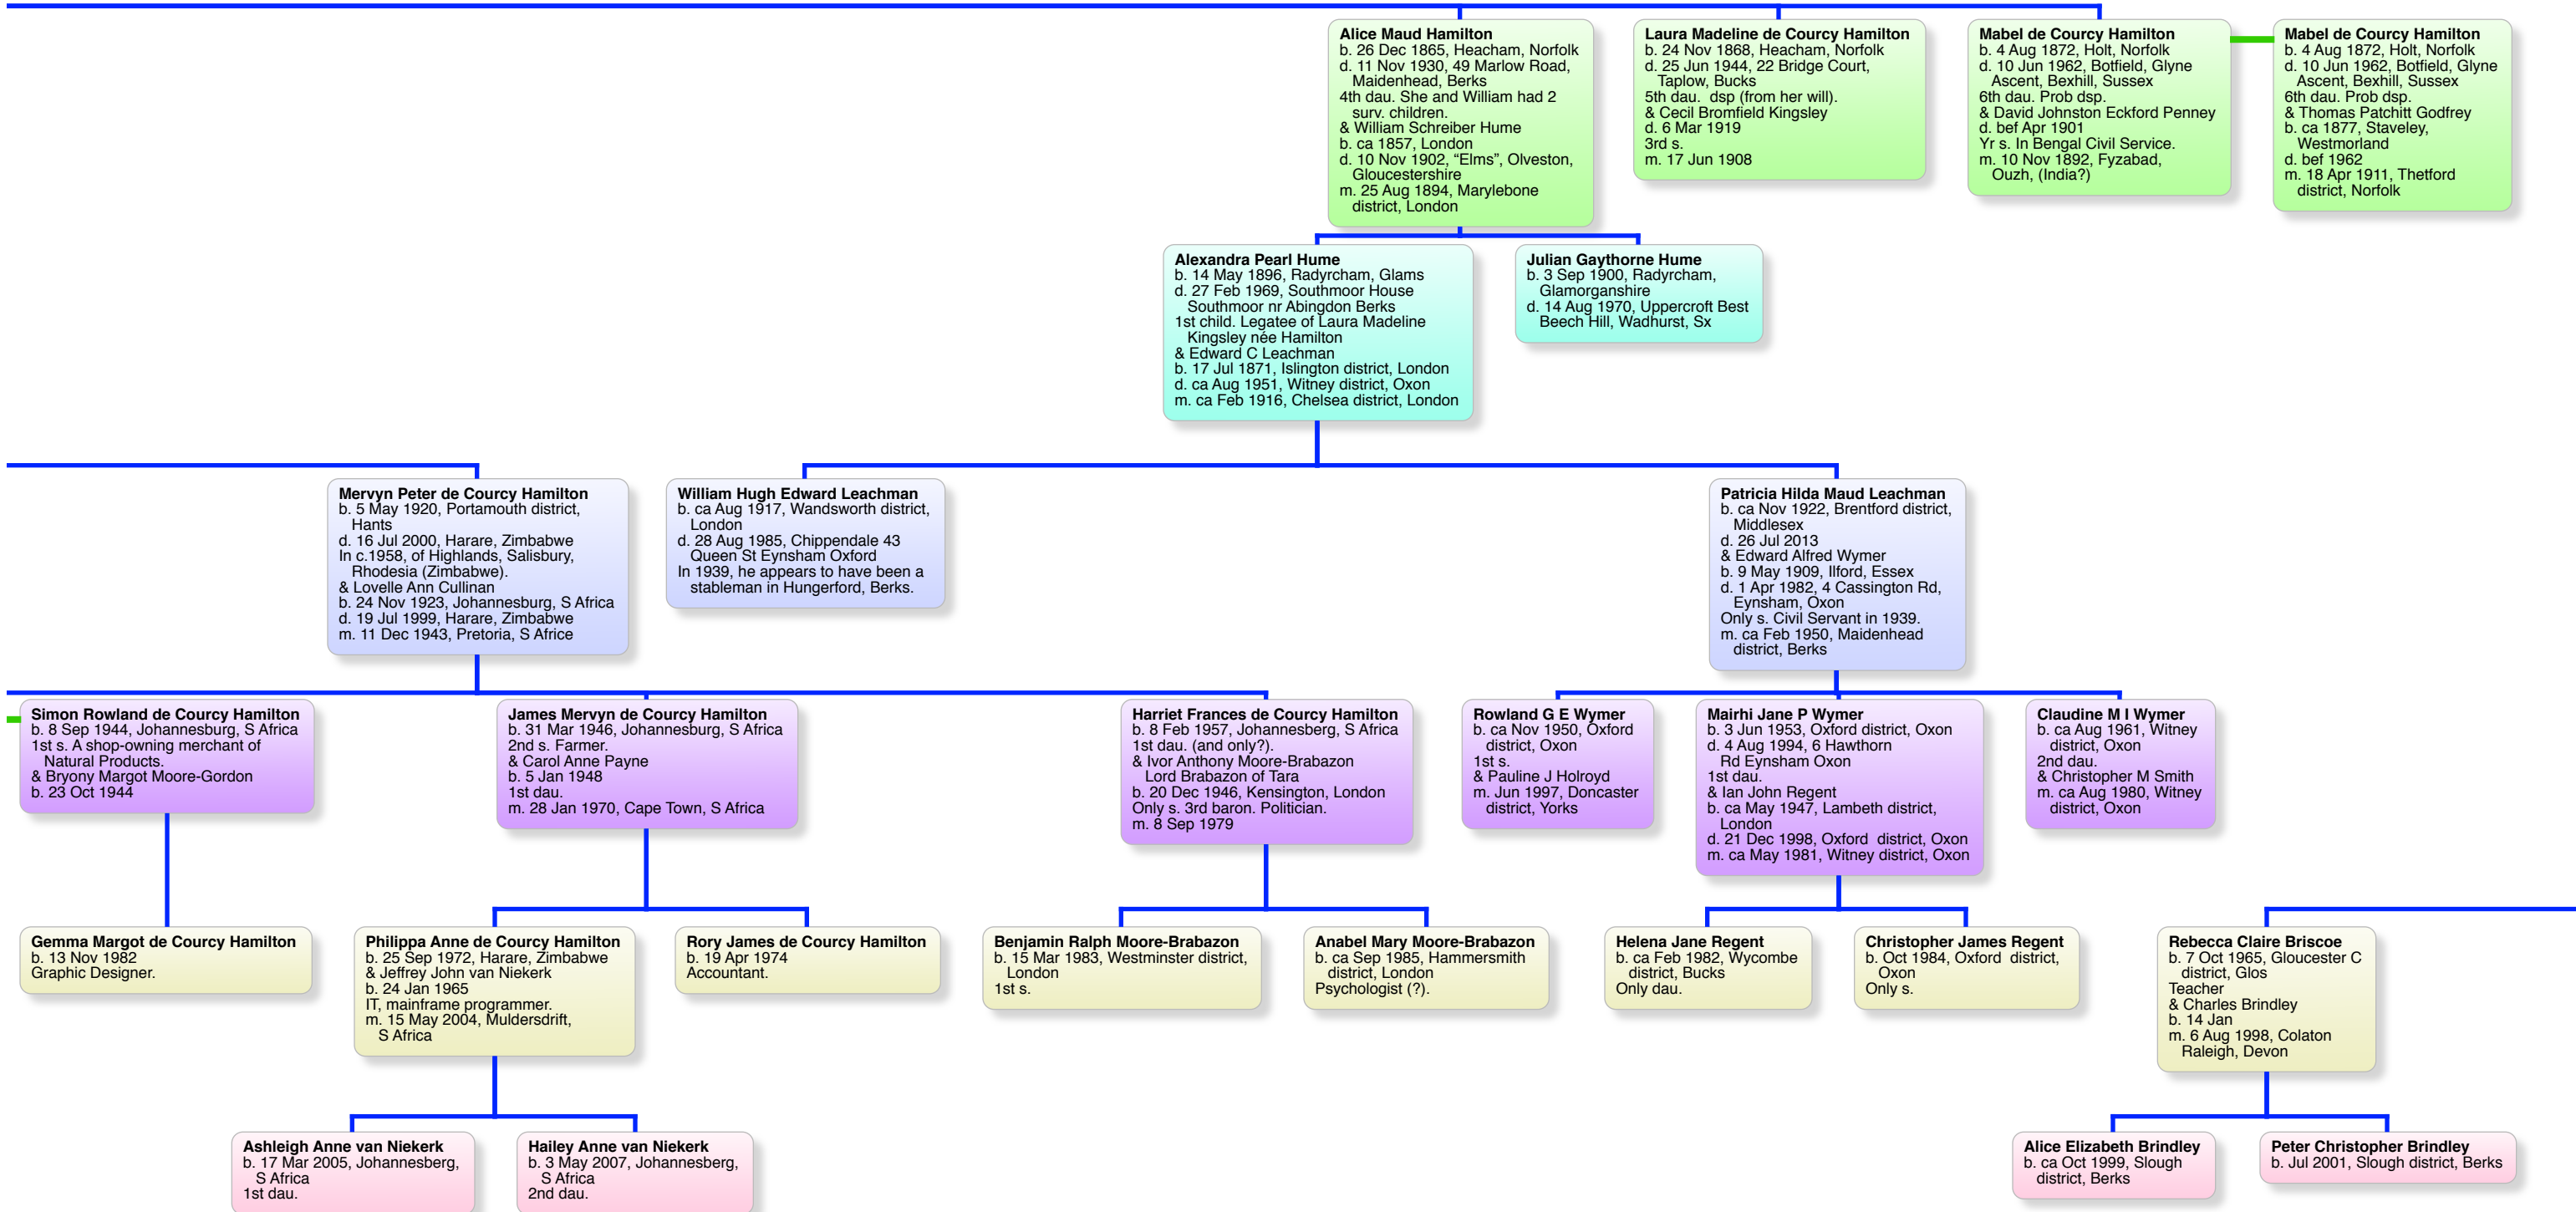

**Adrian Peter de Courcy Hamilton**  
b. 3 Aug 1971, Johannesburg,  
S Africa  
Chef.

**Isla May Miranda Overend**

**Michael Roman Duch**

**Katrina Marie Duch**

**Erica Christine Patrick**

**Hugo William John Ferrand**  
b. 15 Jan 1909, Hawkley Hurst, Hants  
d. 1 Dec 1993, Penrith, Cumbria  
Chairman of Law Land Ltd  
& Elizabeth Hilda Denise Stanley-Clark  
b. 28 Jul 1915, Lesotho, Africa  
d. 6 Nov 1998, Cumberland Infirmary,  
Carlisle  
Only dau. SOE In The War...  
m. 25 Oct 1947, St Augustine's,  
Queen's Gate, Kensington