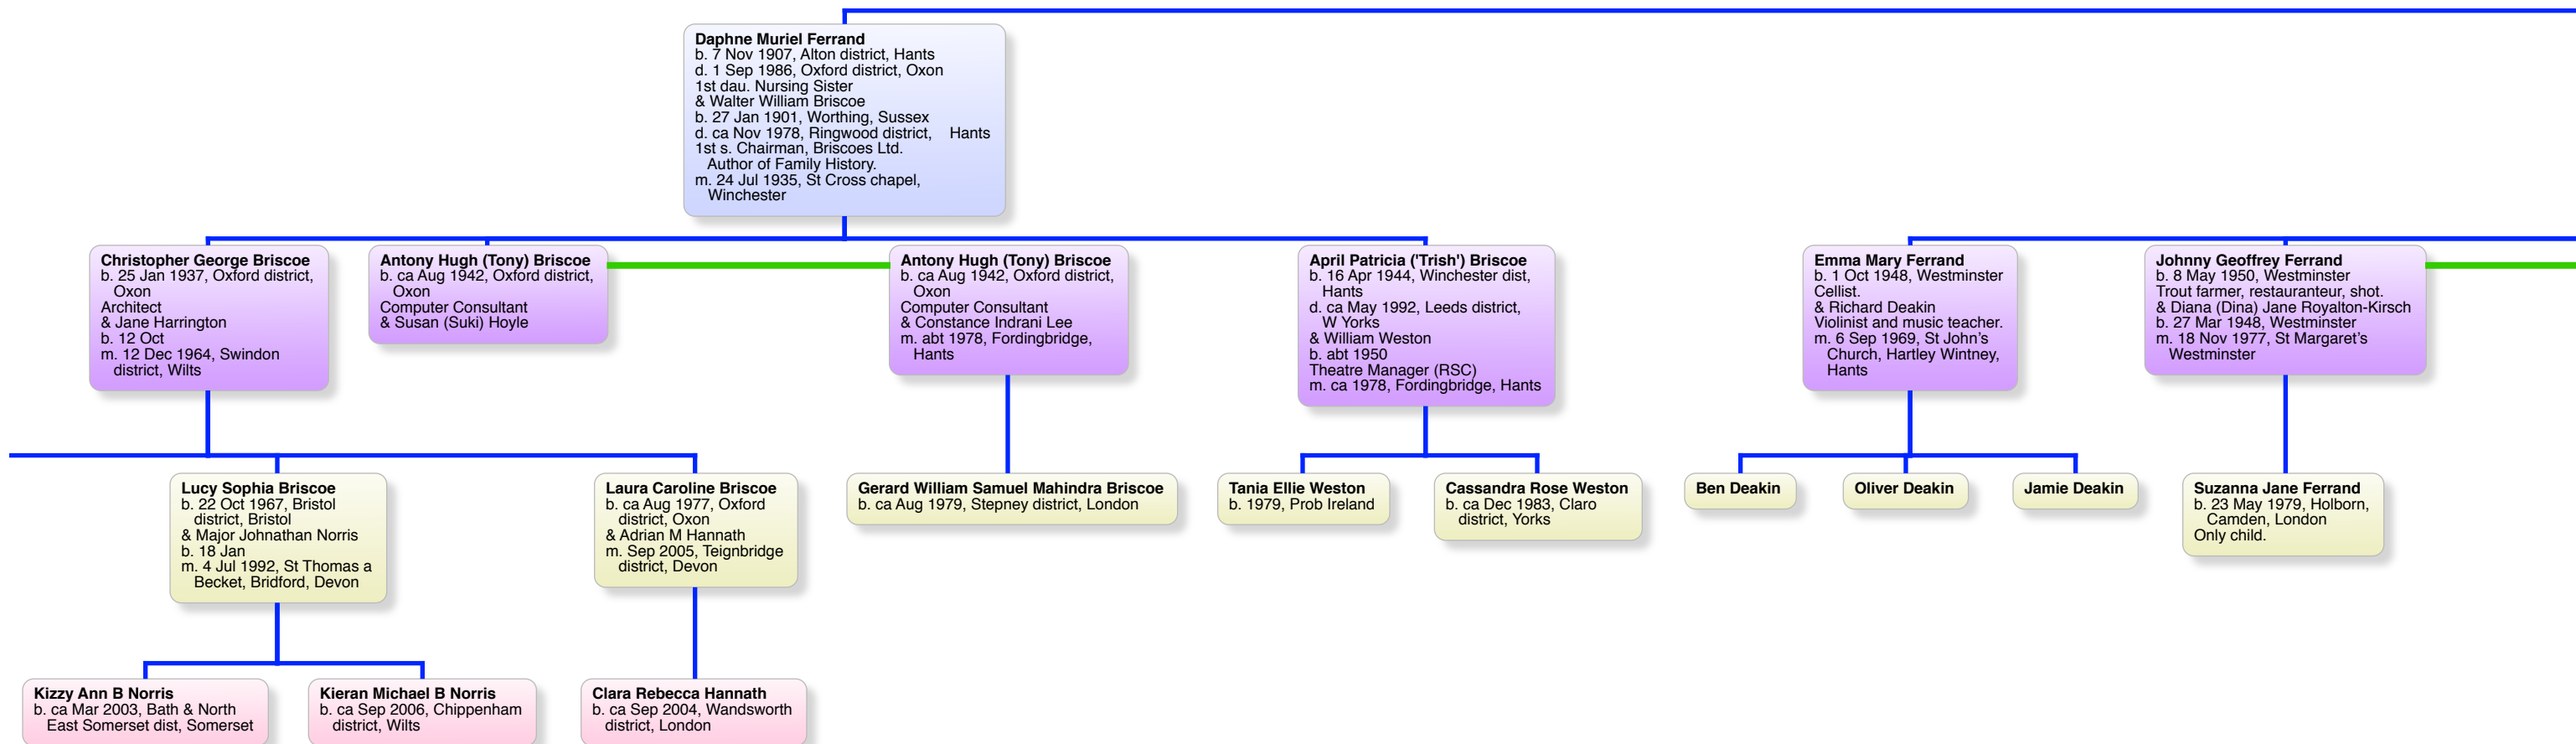

**Adrian Peter de Courcy Hamilton**  
b. 3 Aug 1971, Johannesburg,  
S Africa  
Chef.

**Isla May Miranda Overend**

**Michael Roman Duch**

**Katrina Marie Duch**

**Erica Christine Patrick**

**Hugo William John Ferrand**  
b. 15 Jan 1909, Hawkley Hurst, Hants  
d. 1 Dec 1993, Penrith, Cumbria  
Chairman of Law Land Ltd  
& Elizabeth Hilda Denise Stanley-Clark  
b. 28 Jul 1915, Lesotho, Africa  
d. 6 Nov 1998, Cumberland Infirmary,  
Carlisle  
Only dau. SOE In The War...  
m. 25 Oct 1947, St Augustine's,  
Queen's Gate, Kensington