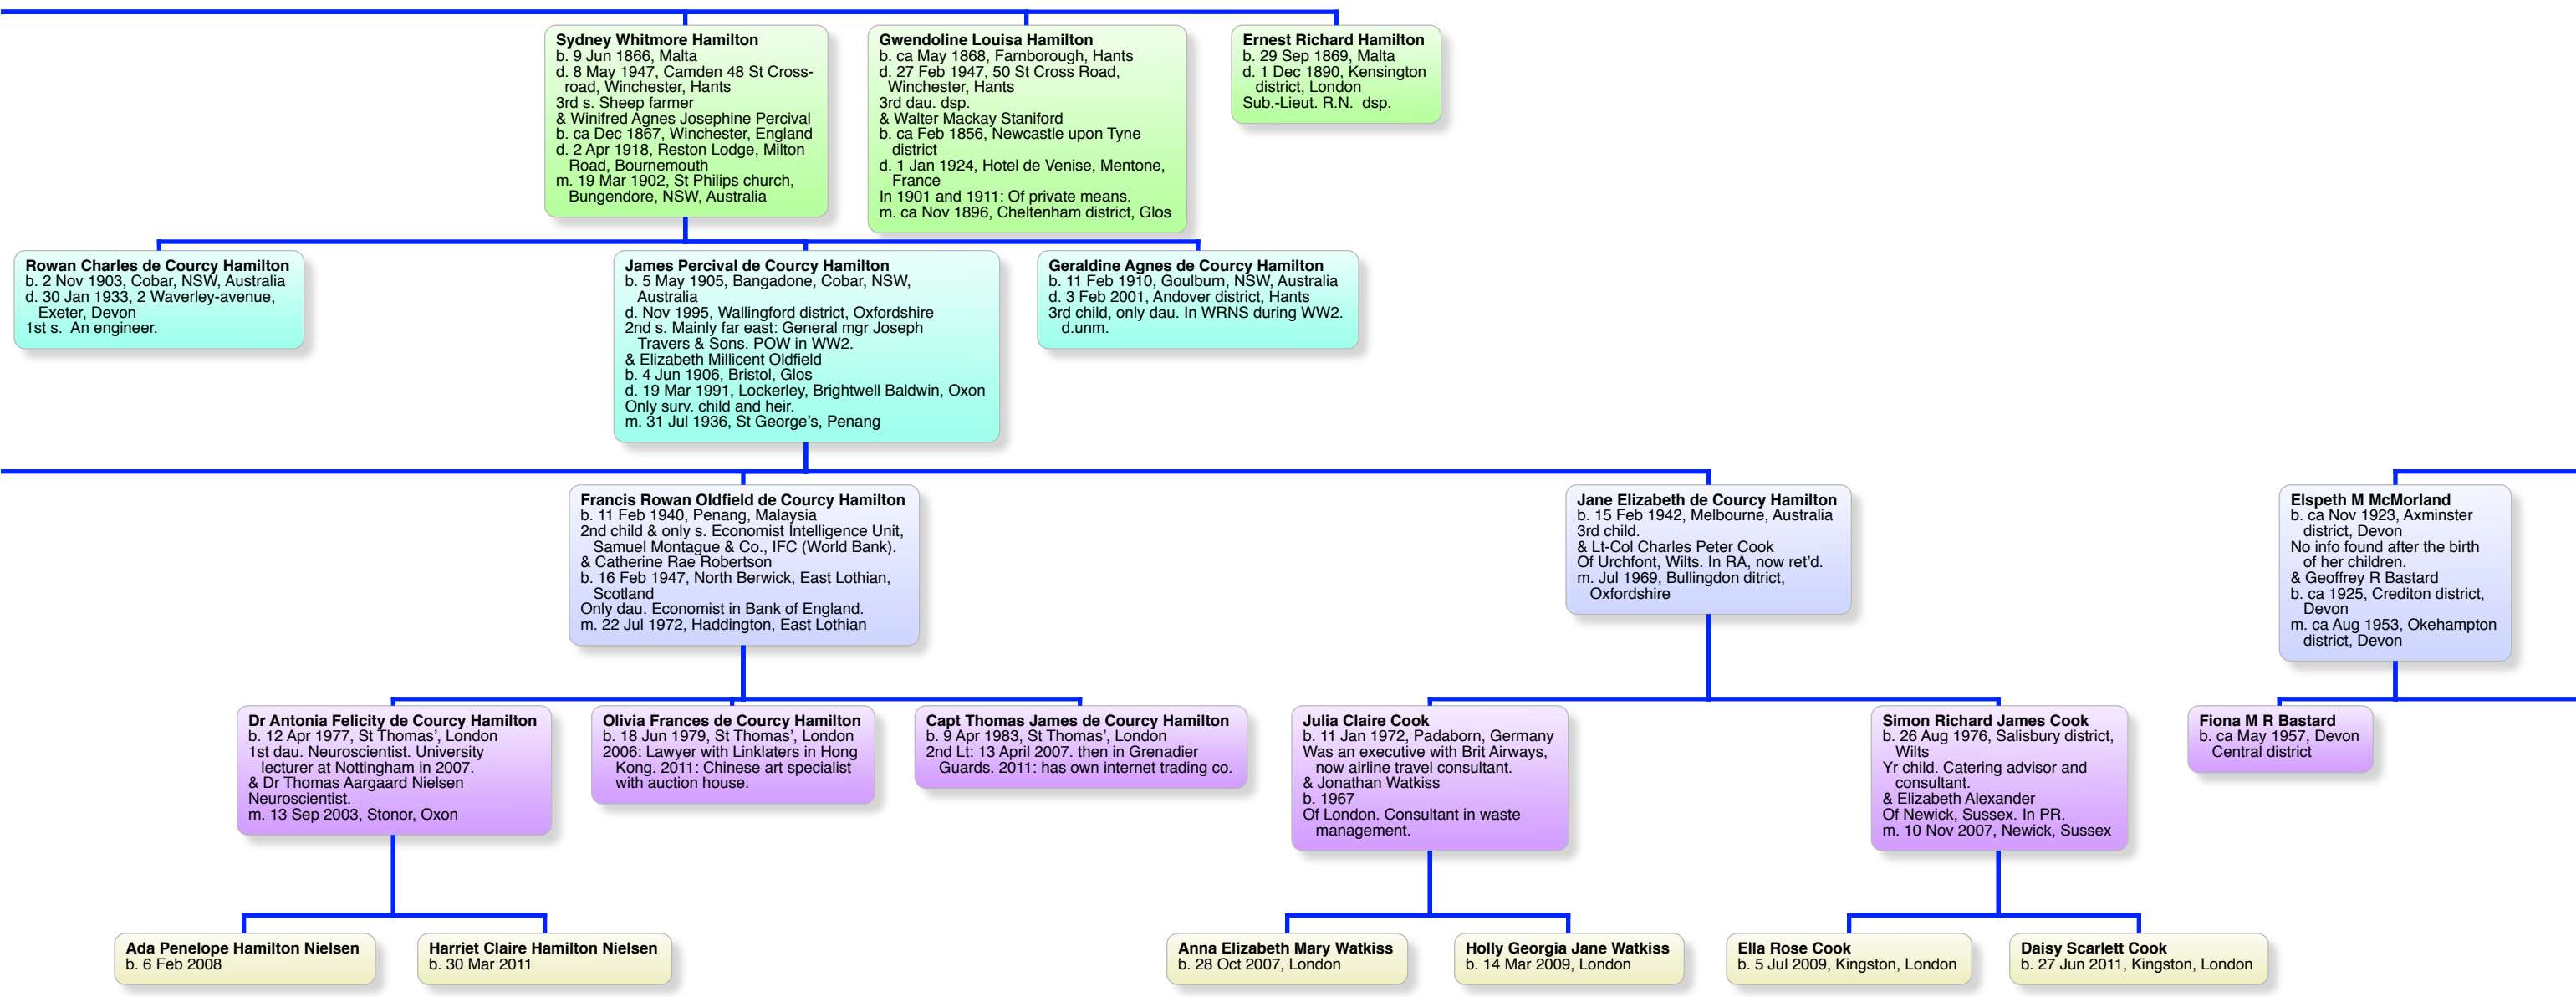

**Rowan Charles de Courcy Hamilton**  
b. 2 Nov 1903, Cobar, NSW, Australia  
d. 30 Jan 1933, 2 Waverley-avenue, Exeter, Devon  
1st s. An engineer.

**Sydney Whitmore Hamilton**  
b. 9 Jun 1866, Malta  
d. 8 May 1947, Camden 48 St Cross-road, Winchester, Hants  
3rd s. Sheep farmer  
& Winifred Agnes Josephine Percival  
b. ca Dec 1867, Winchester, England  
d. 2 Apr 1918, Reston Lodge, Milton Road, Bournemouth  
m. 19 Mar 1902, St Philips church, Bungendore, NSW, Australia