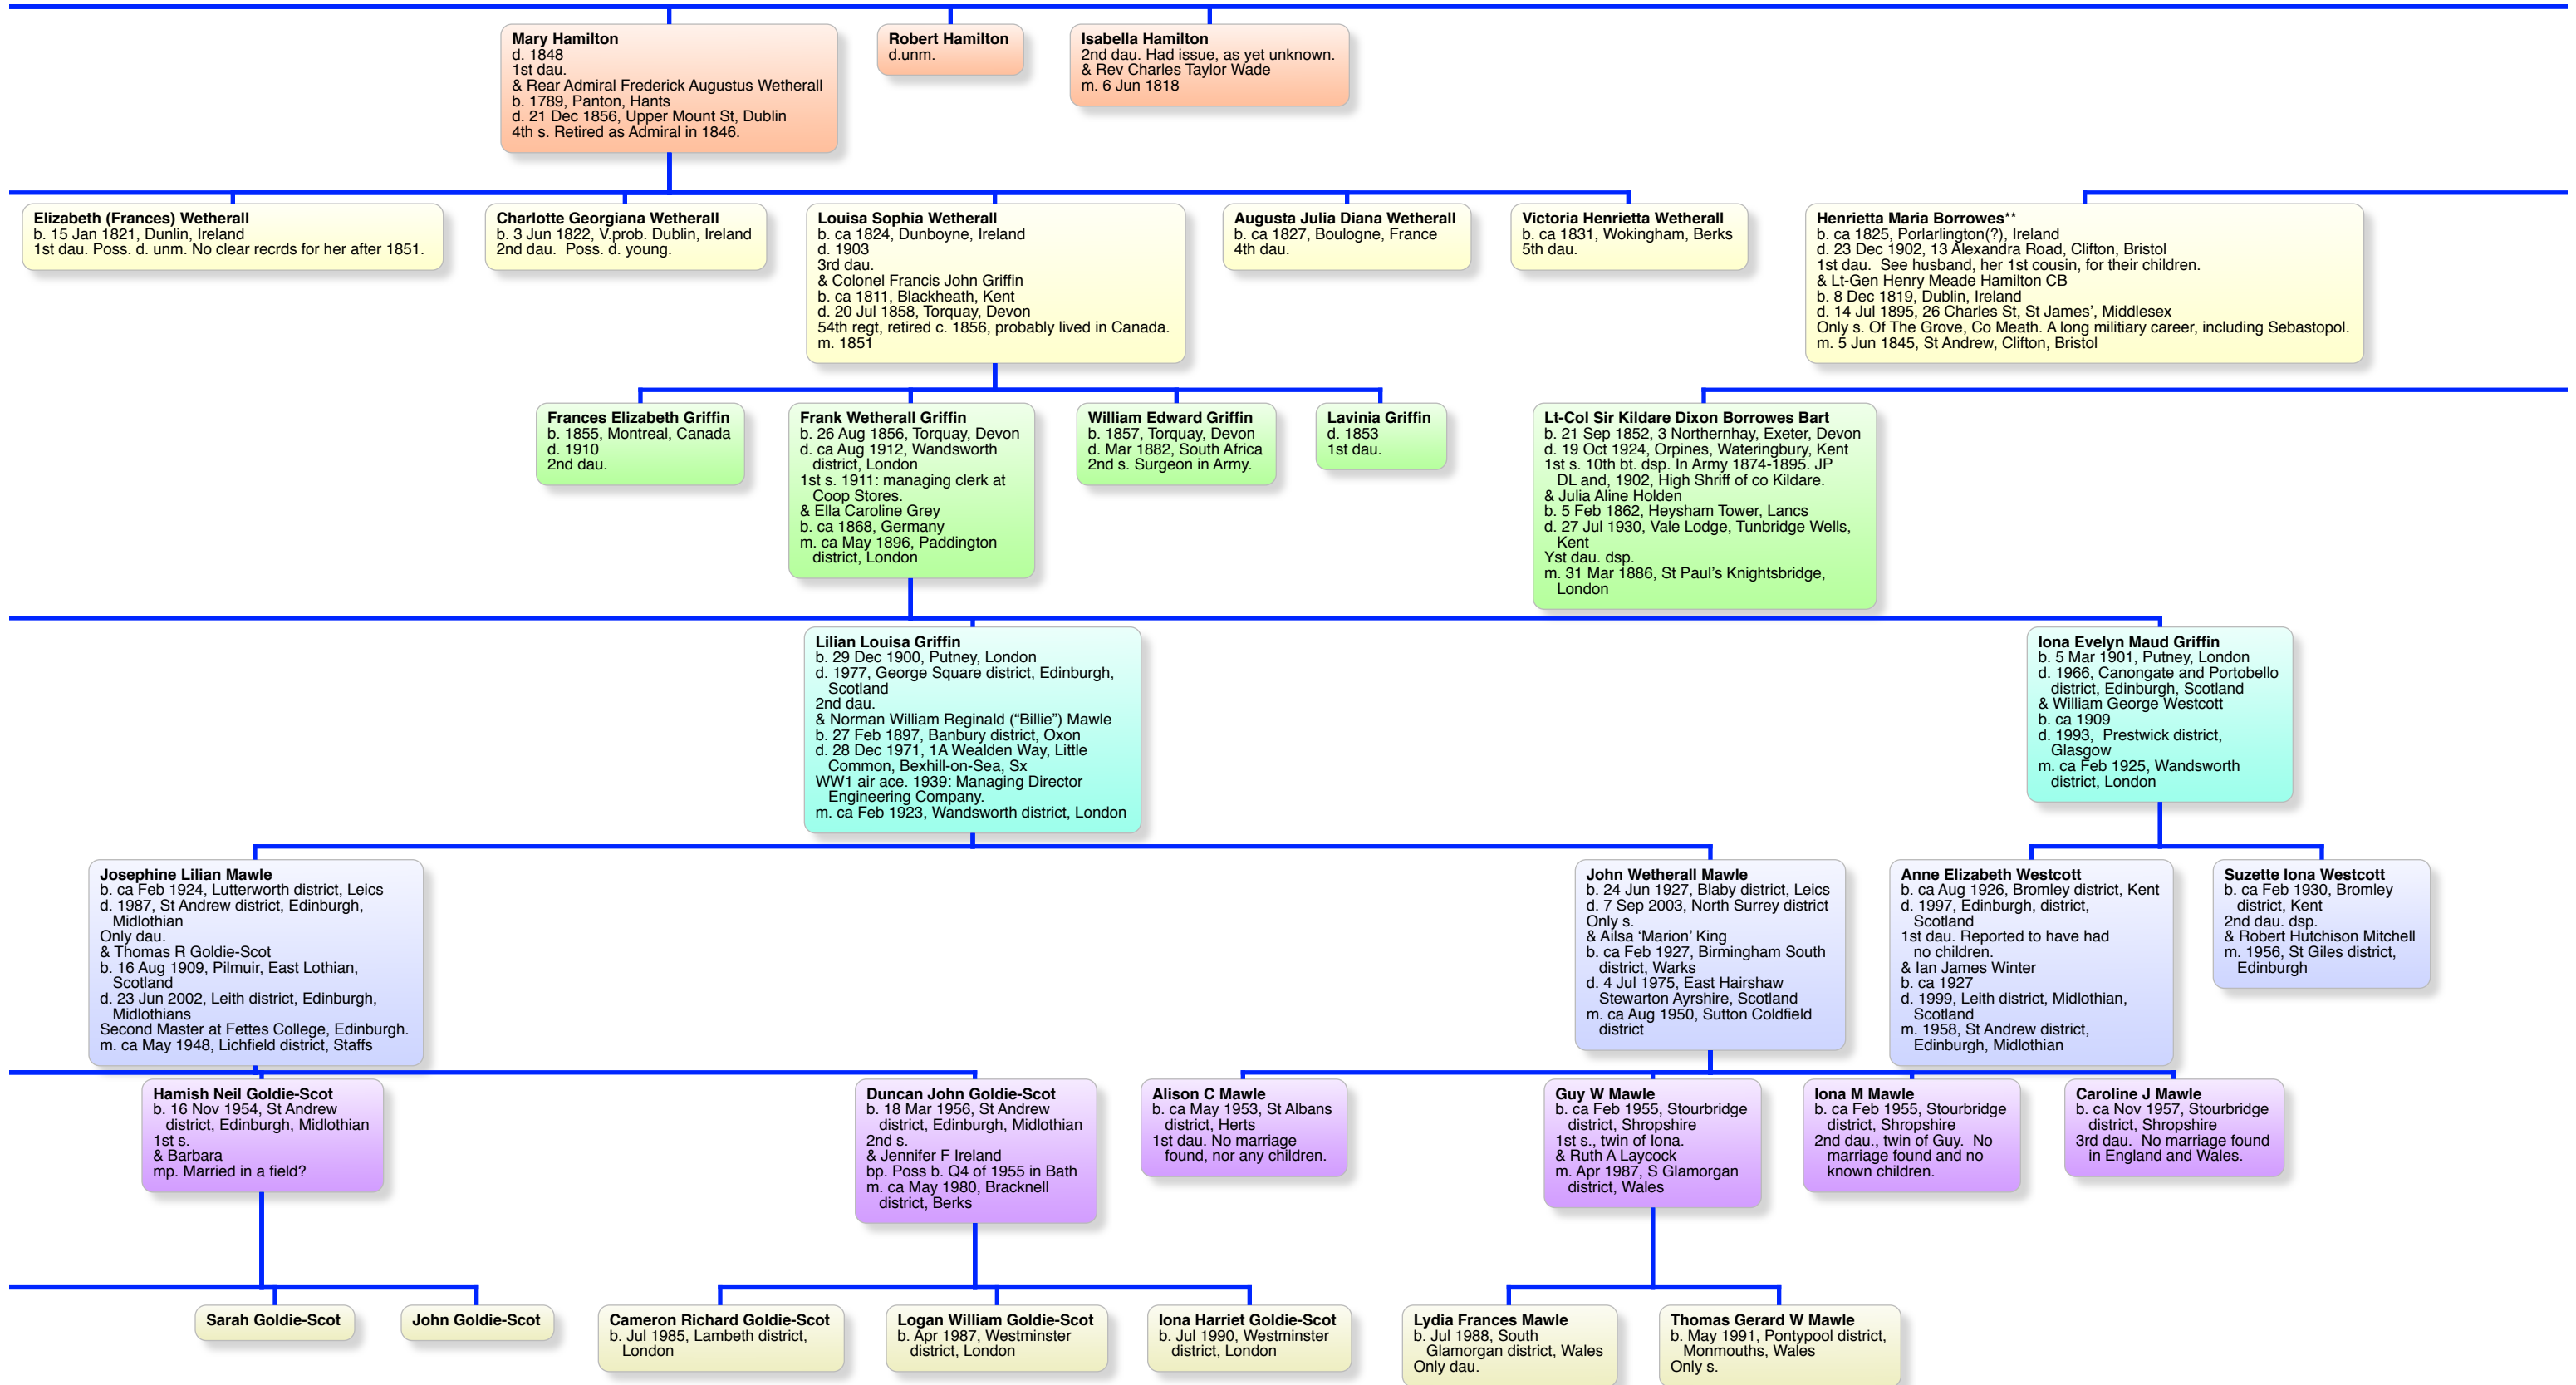

**Emily Charlotte Pollard**  
b. Jul 2002, Torbay district, Devon  
Only dau.

**Harriett Hamilton**  
b. ca 1797  
d. 20 May 1872, Portarlington, Kilkenny, Ireland  
4th dau.  
& Rev Sir Erasmus Dixon Borrowes Bart  
b. 21 Sep 1799, Portarlington, Queen's Co, Ireland  
d. 27 May 1866, Lauragh, Queen's Co, Ireland  
yst s. 8th bt: succeeded bro. in 1834. Rector of Ballyroan, Queen's Co.  
m. Mar 1825