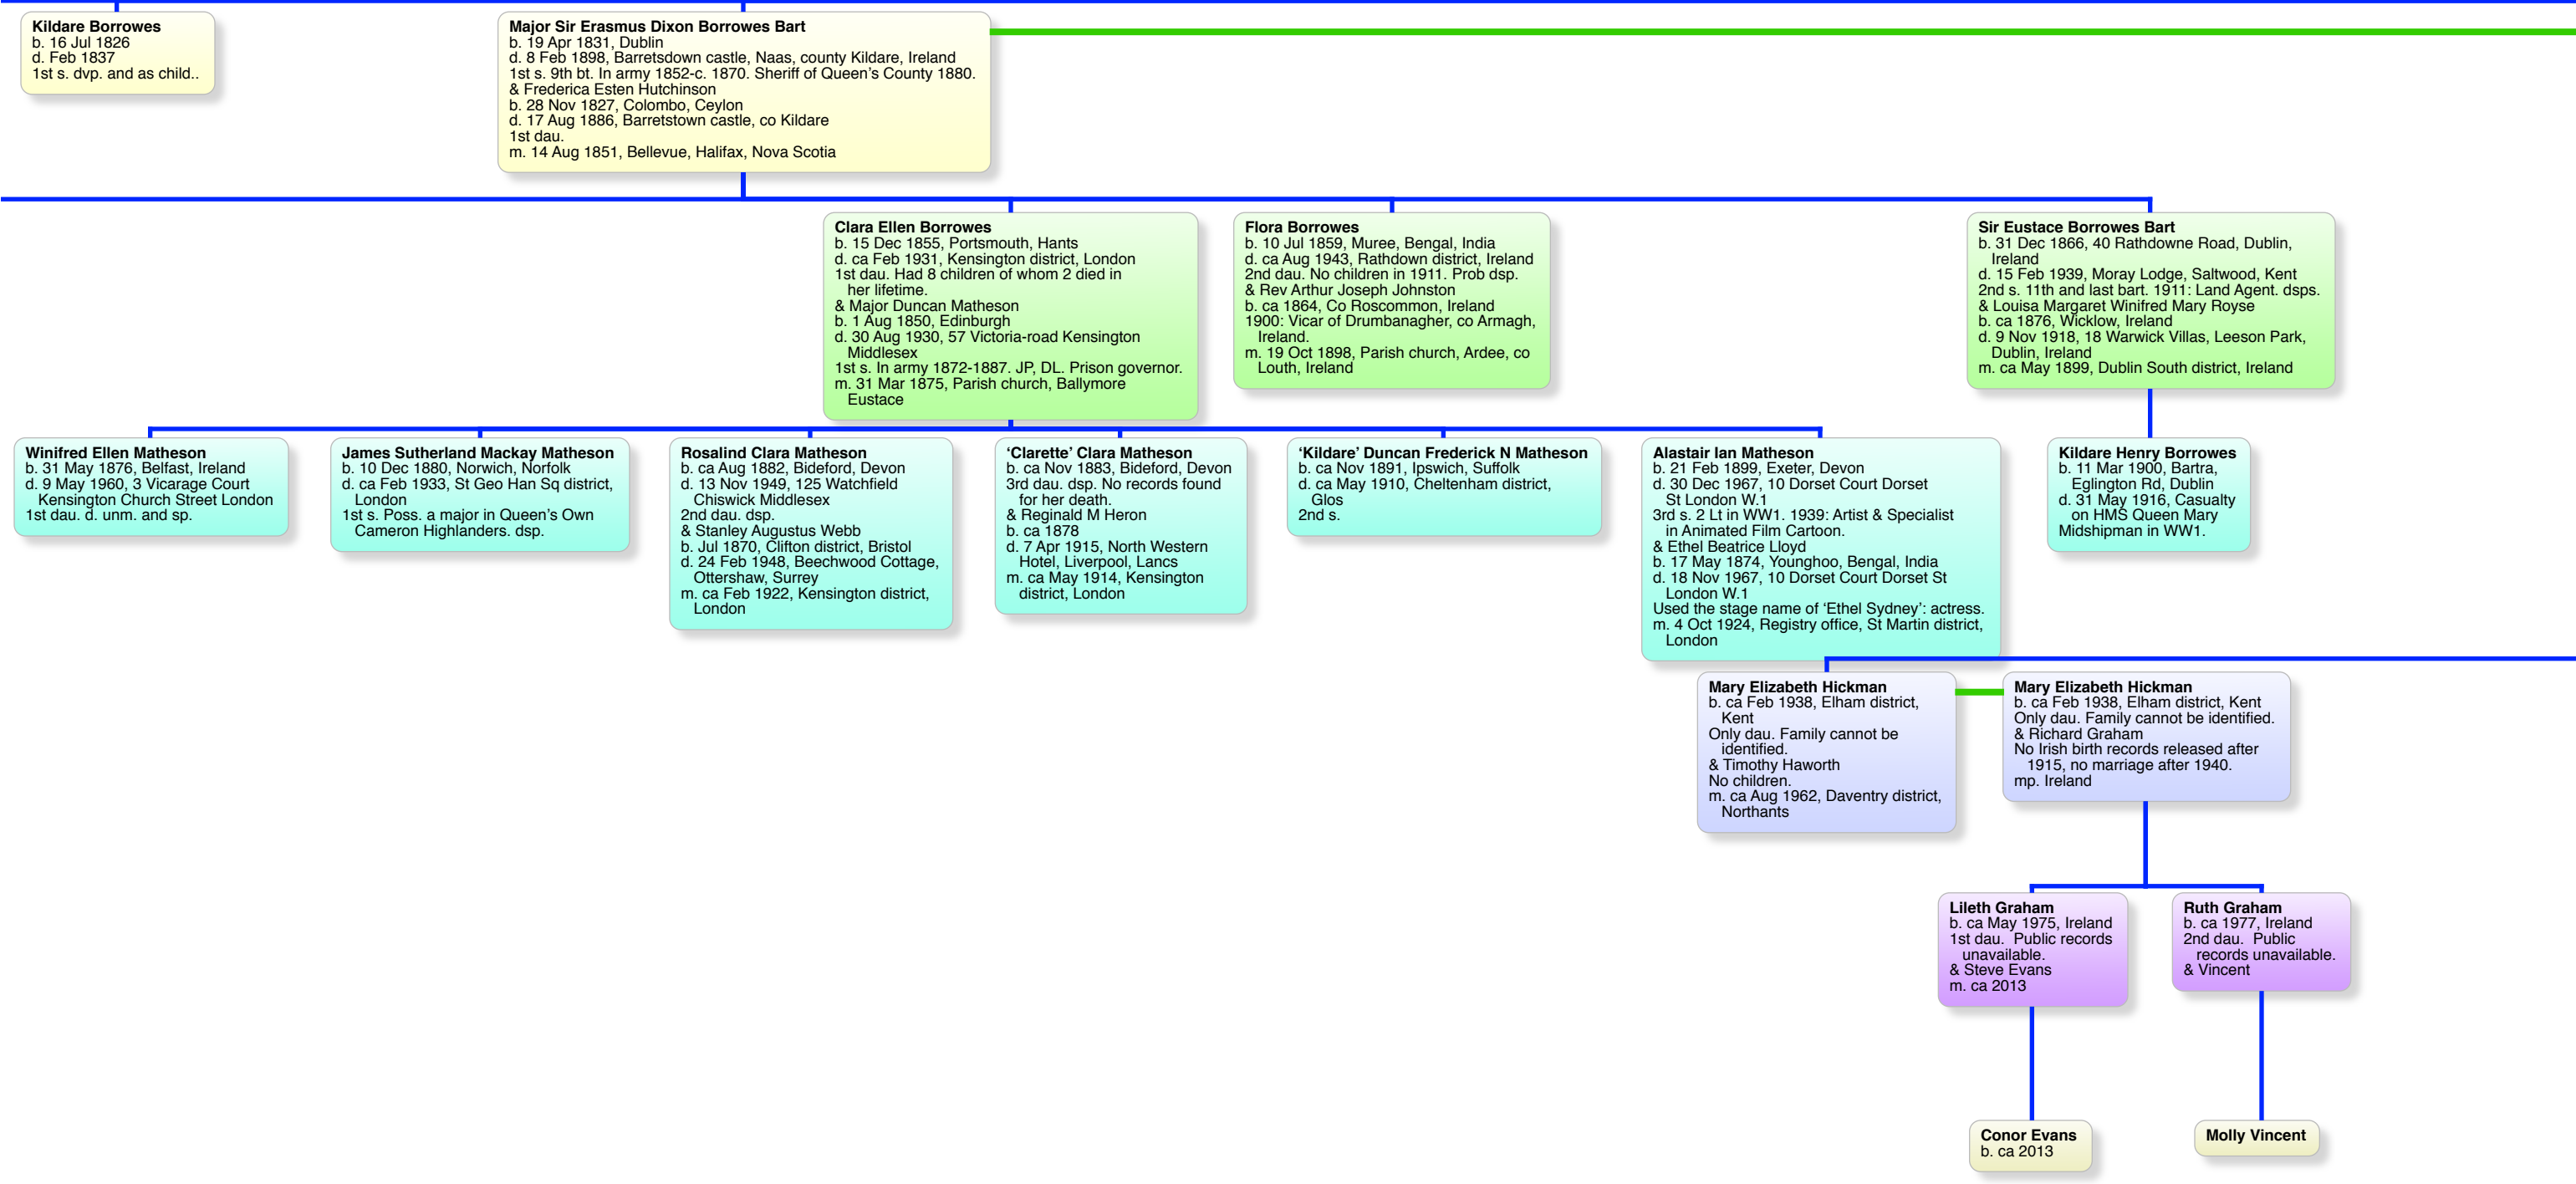

**Emily Charlotte Pollard**  
b. Jul 2002, Torbay district, Devon  
Only dau.

**Harriett Hamilton**  
b. ca 1797  
d. 20 May 1872, Portarlington, Kilkenny, Ireland  
4th dau.  
& Rev Sir Erasmus Dixon Borrowes Bart  
b. 21 Sep 1799, Portarlington, Queen's Co, Ireland  
d. 27 May 1866, Lauragh, Queen's Co, Ireland  
yst s. 8th bt: succeeded bro. in 1834. Rector of Ballyroan, Queen's Co.  
m. Mar 1825